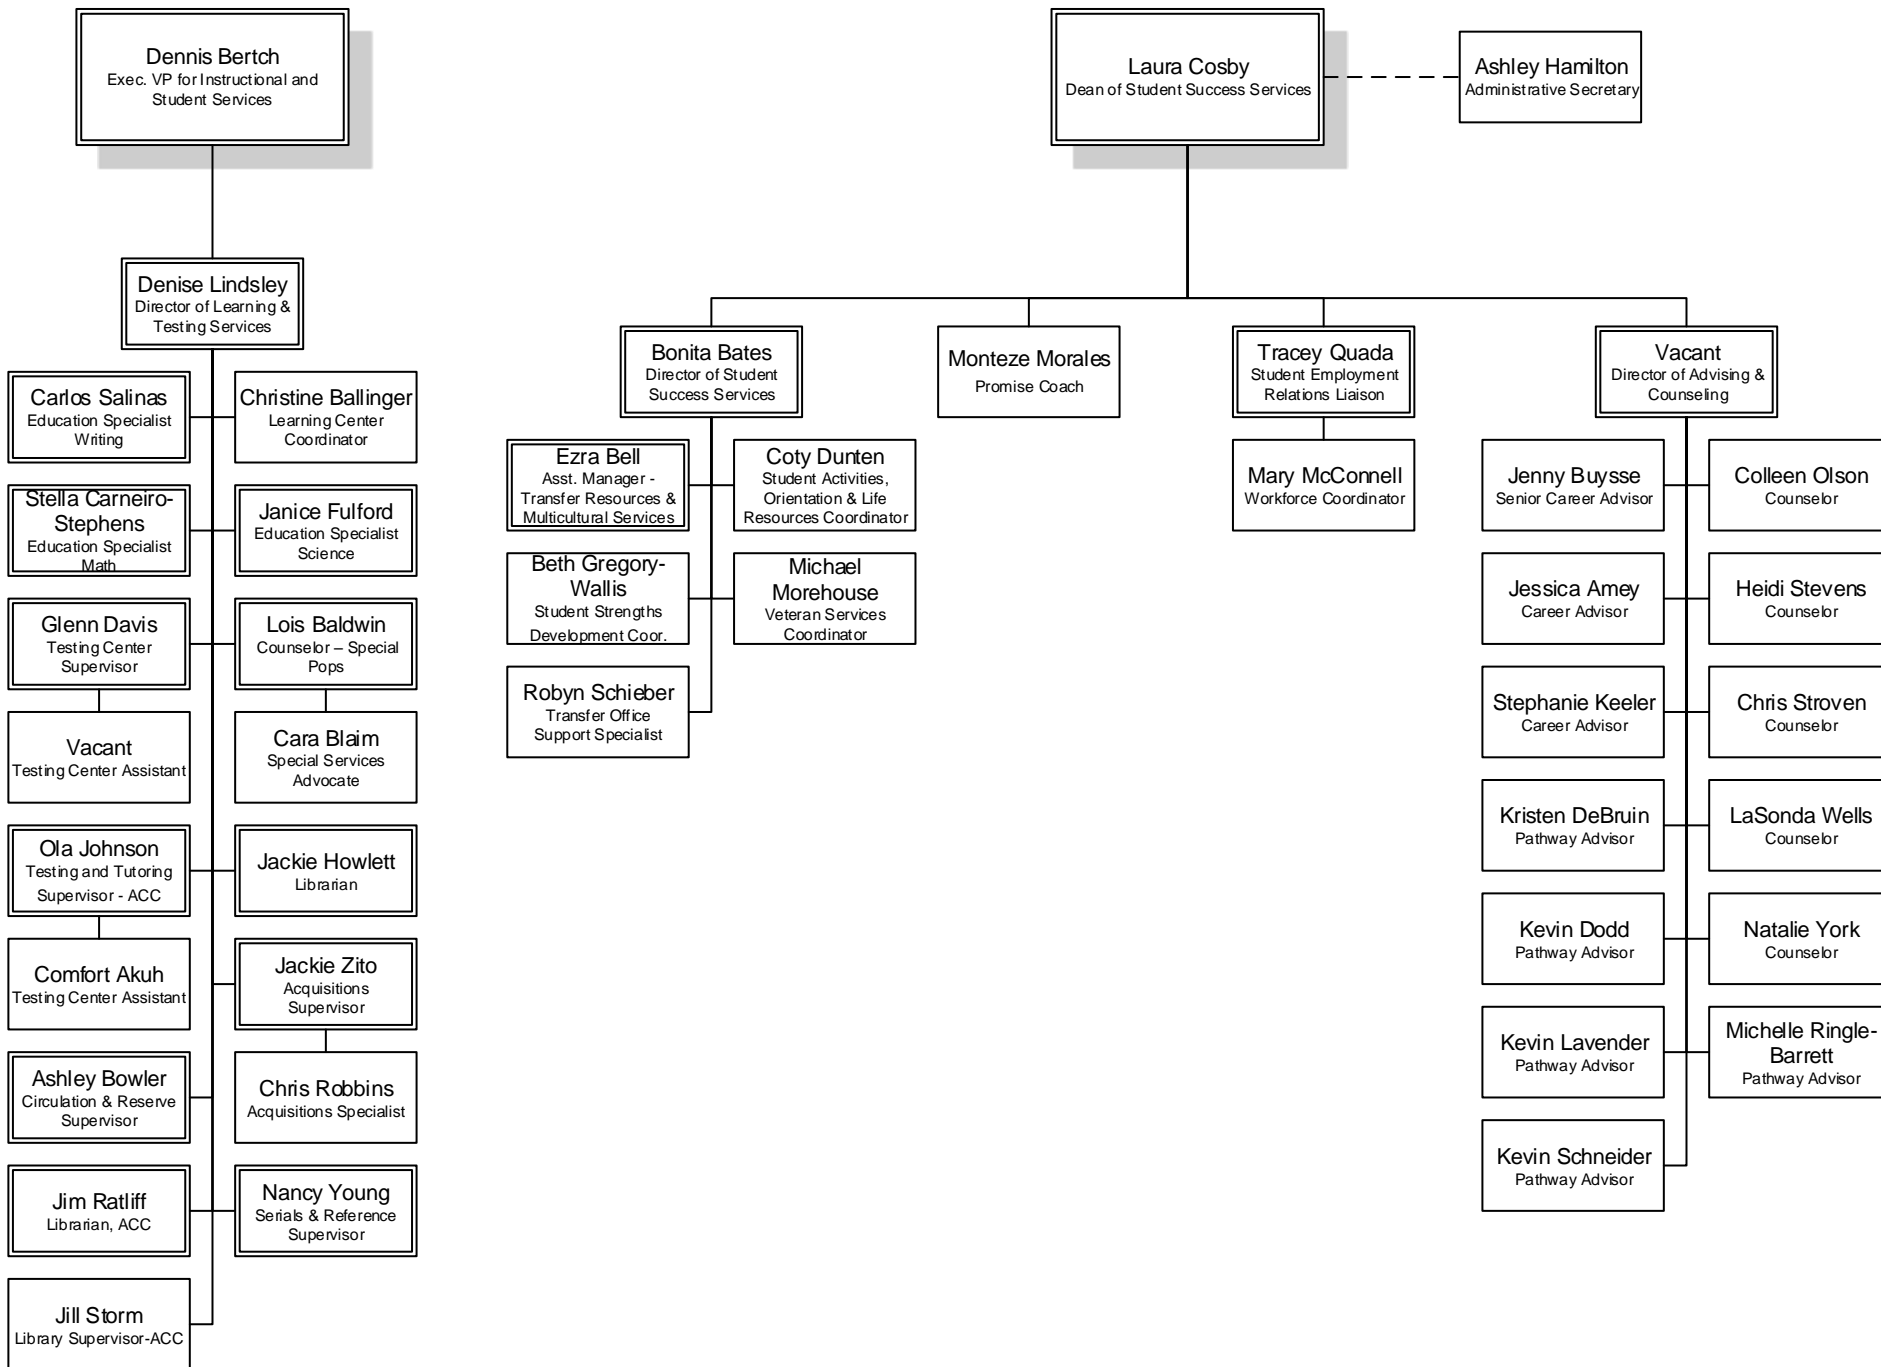

Student Success Center