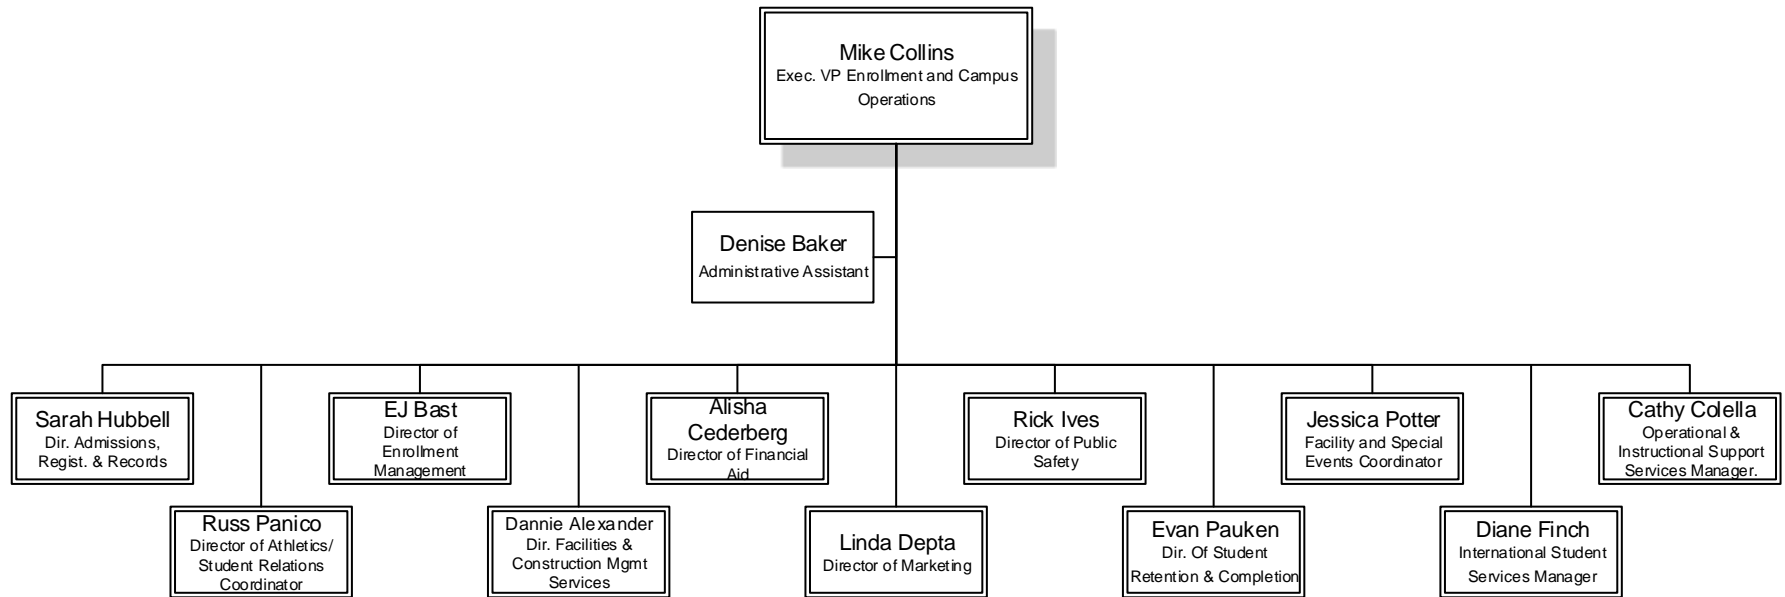

Bronson Healthy Living Campus

College Relations

Enrollment Management

Enrollment & Campus Operations

Facilities Services

Dannie Alexander
 Director of Facilities &
 Construction Management
 Services

John Saylor
 Custodial Services
 Manager