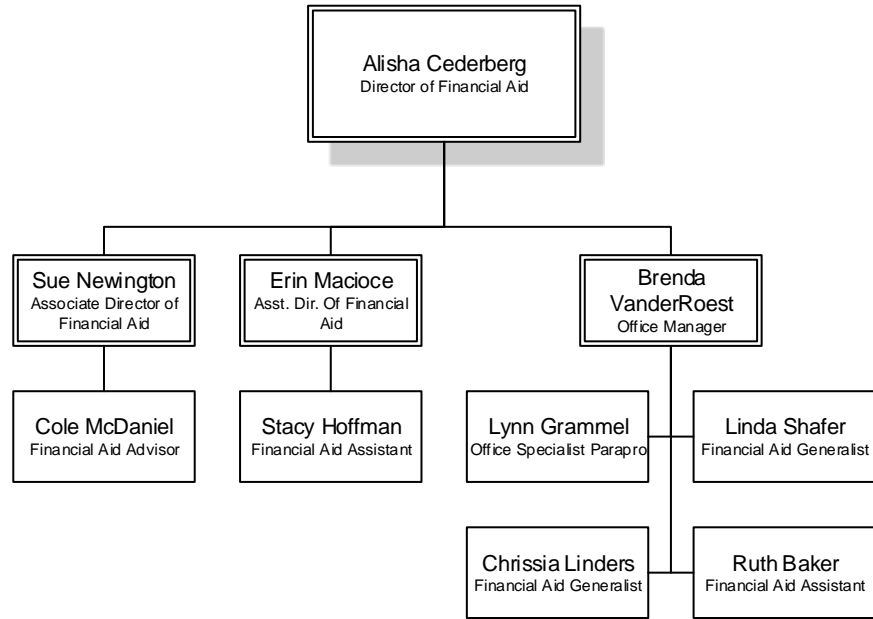

Financial Aid