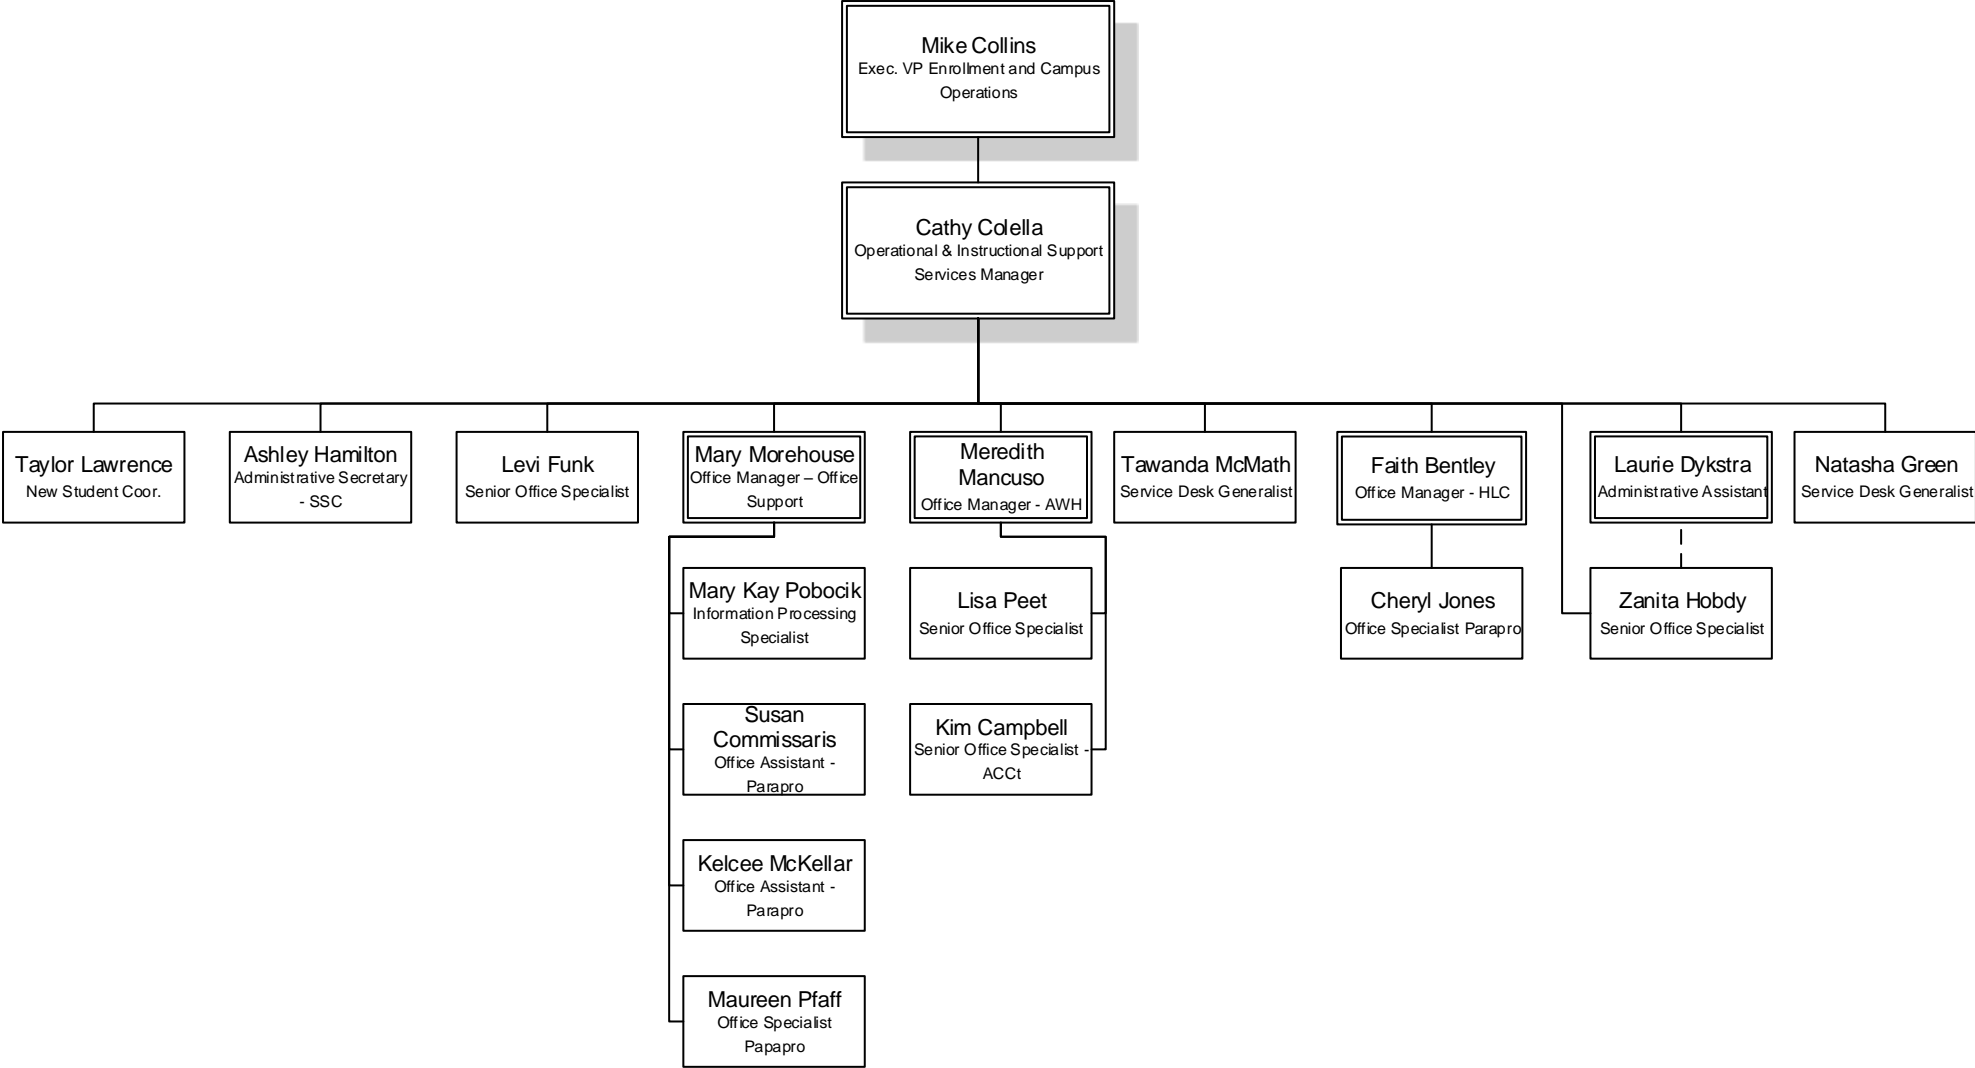

Operational & Institutional Support Services