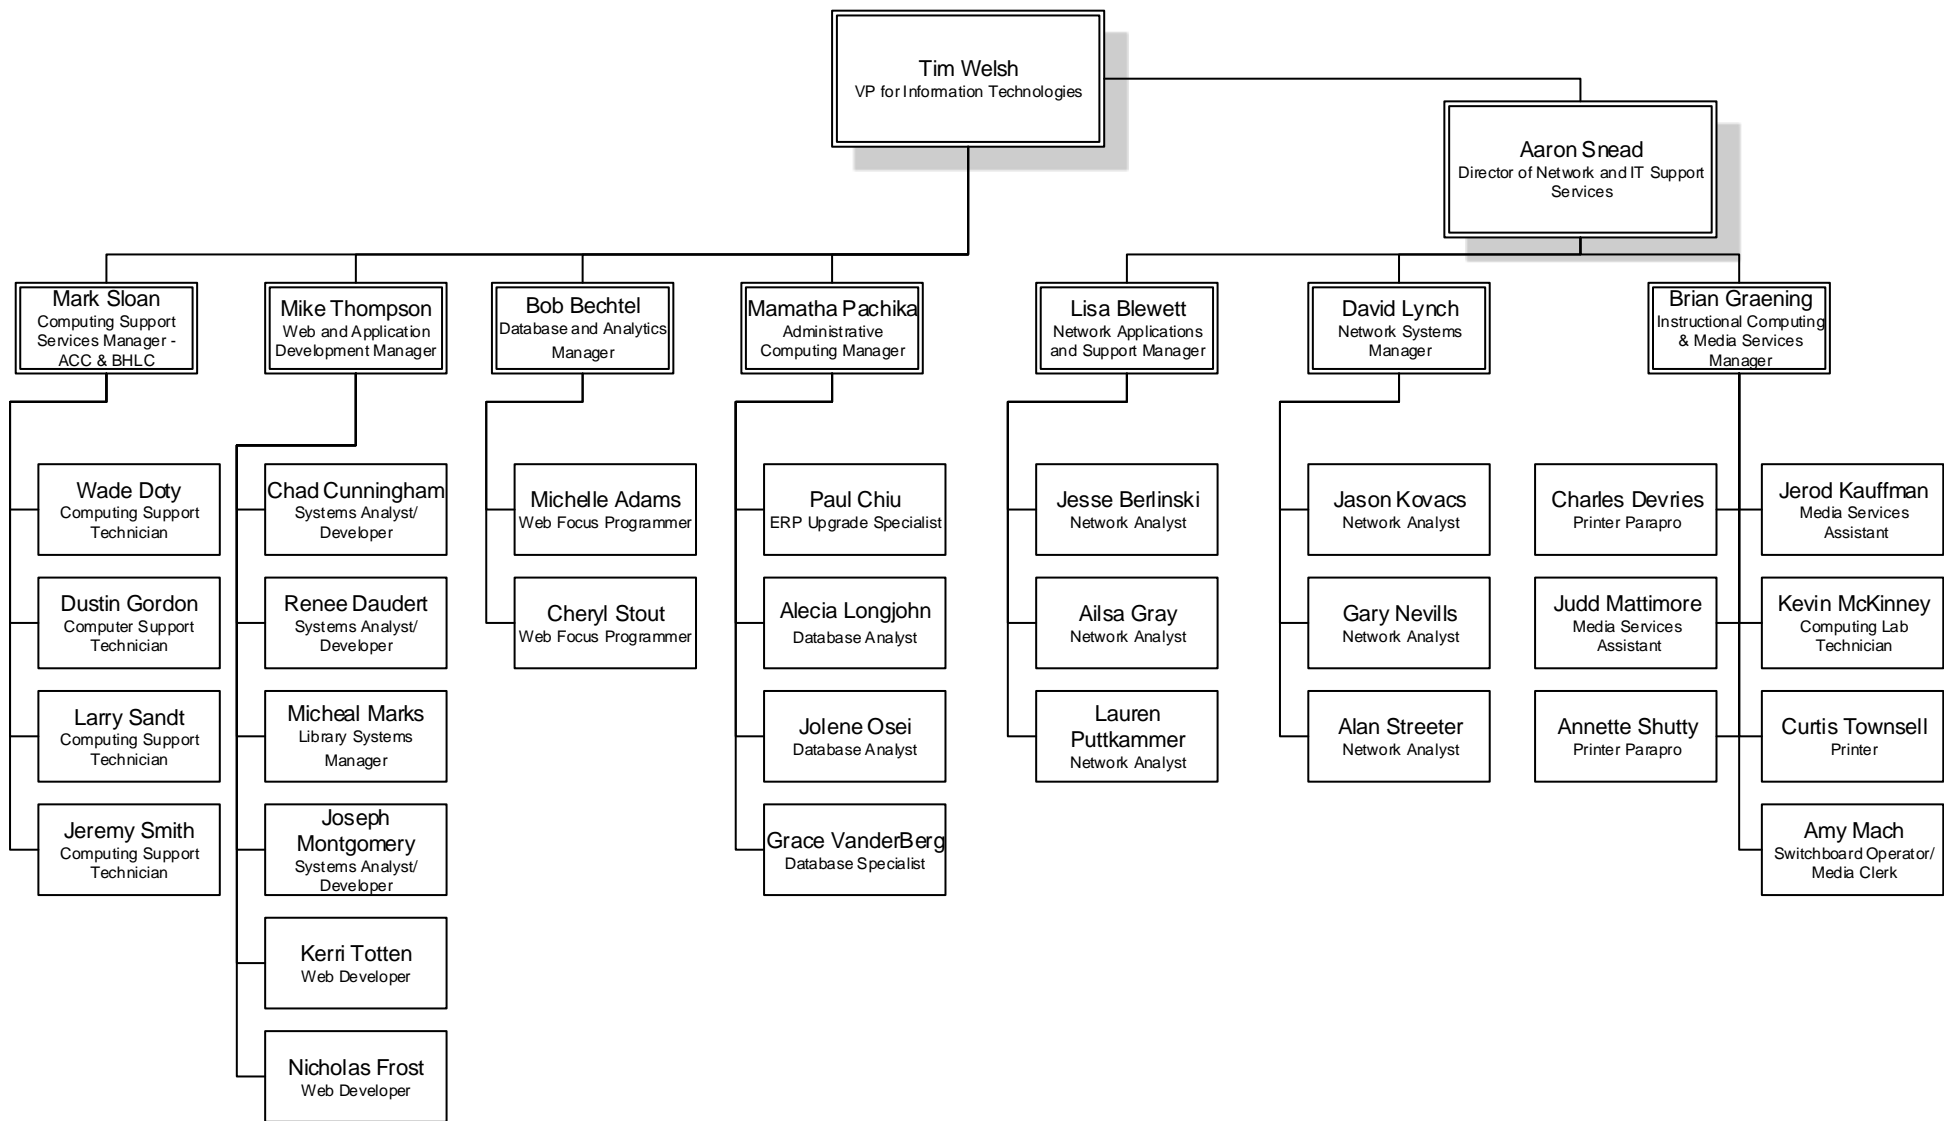

Information Technologies