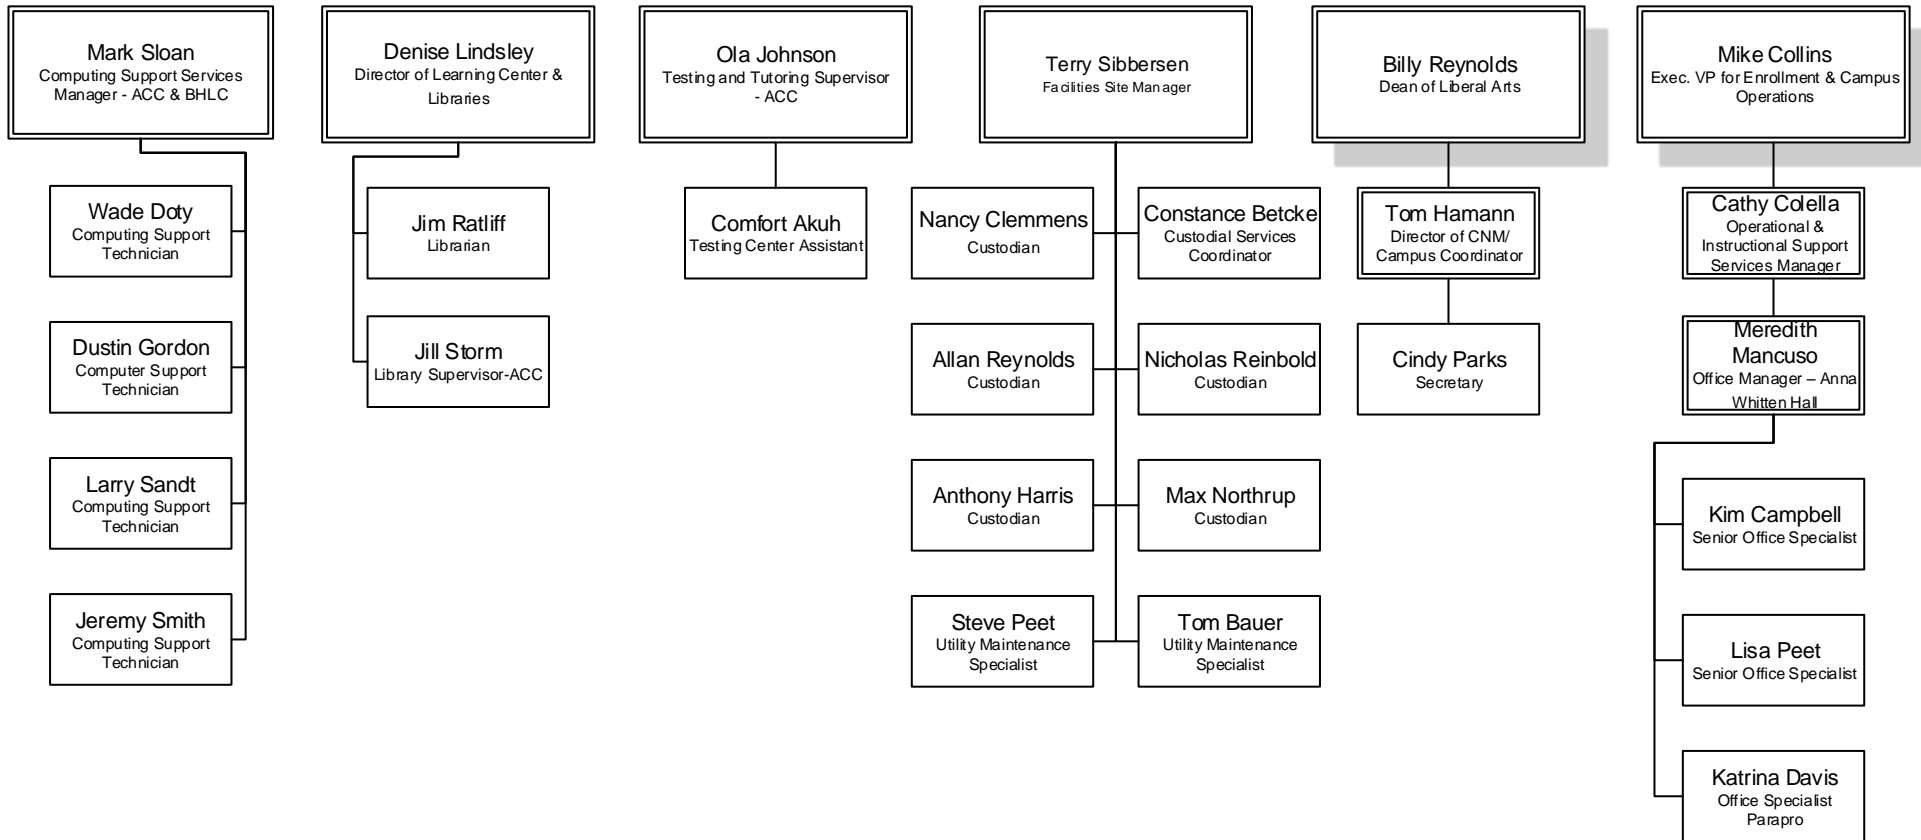

Robert Stokes
 Vehicle and Grounds
 Manager

- Ken Rakoski
Fleet Maintenance
Specialist
- William Blair
Groundskeeper
- Sarah Thomas
Groundskeeper
- Jon Bond
Groundskeeper

Ted Forester
 Energy and Materials
 Handling Manager