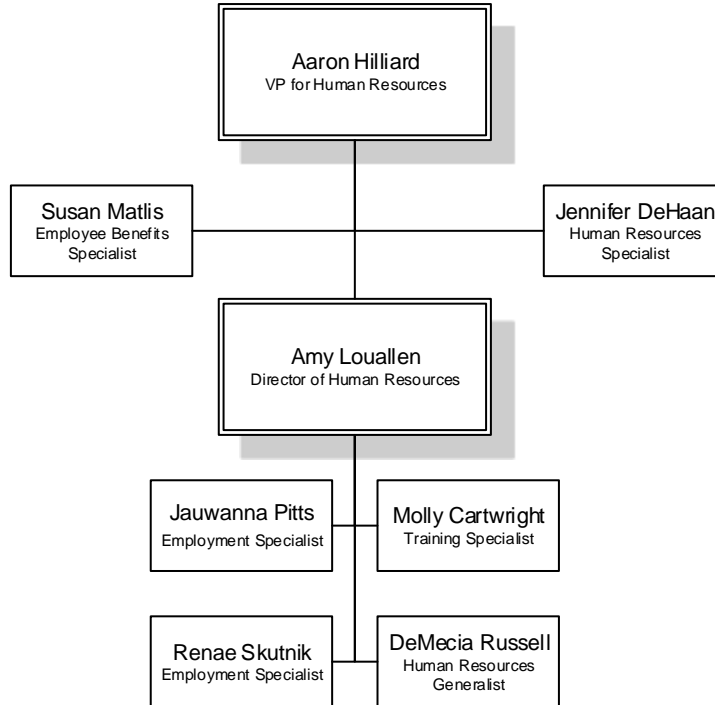

Human Resources