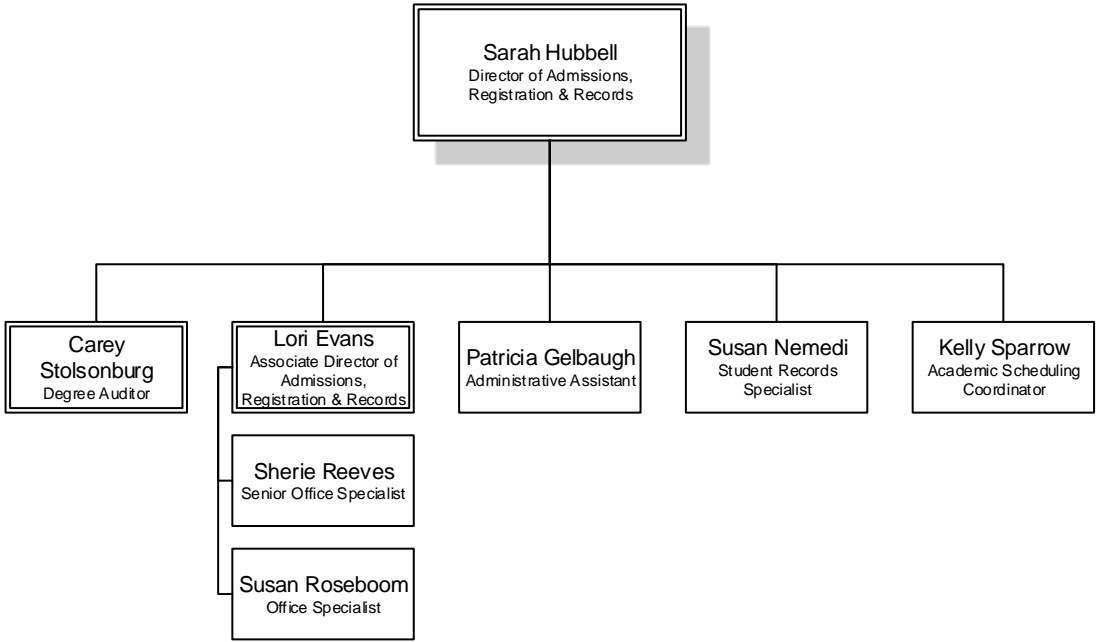

Admissions, Registration & Records