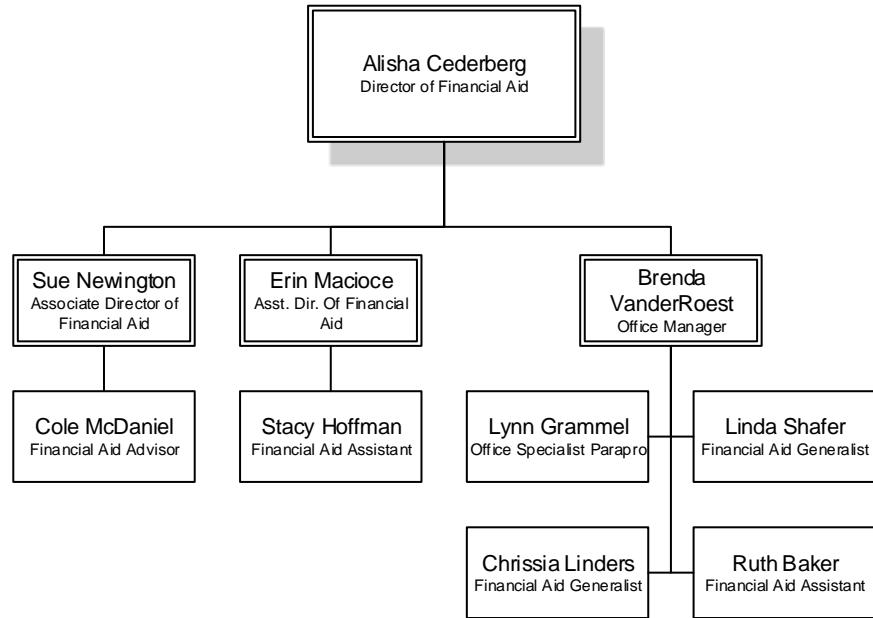

Financial Aid