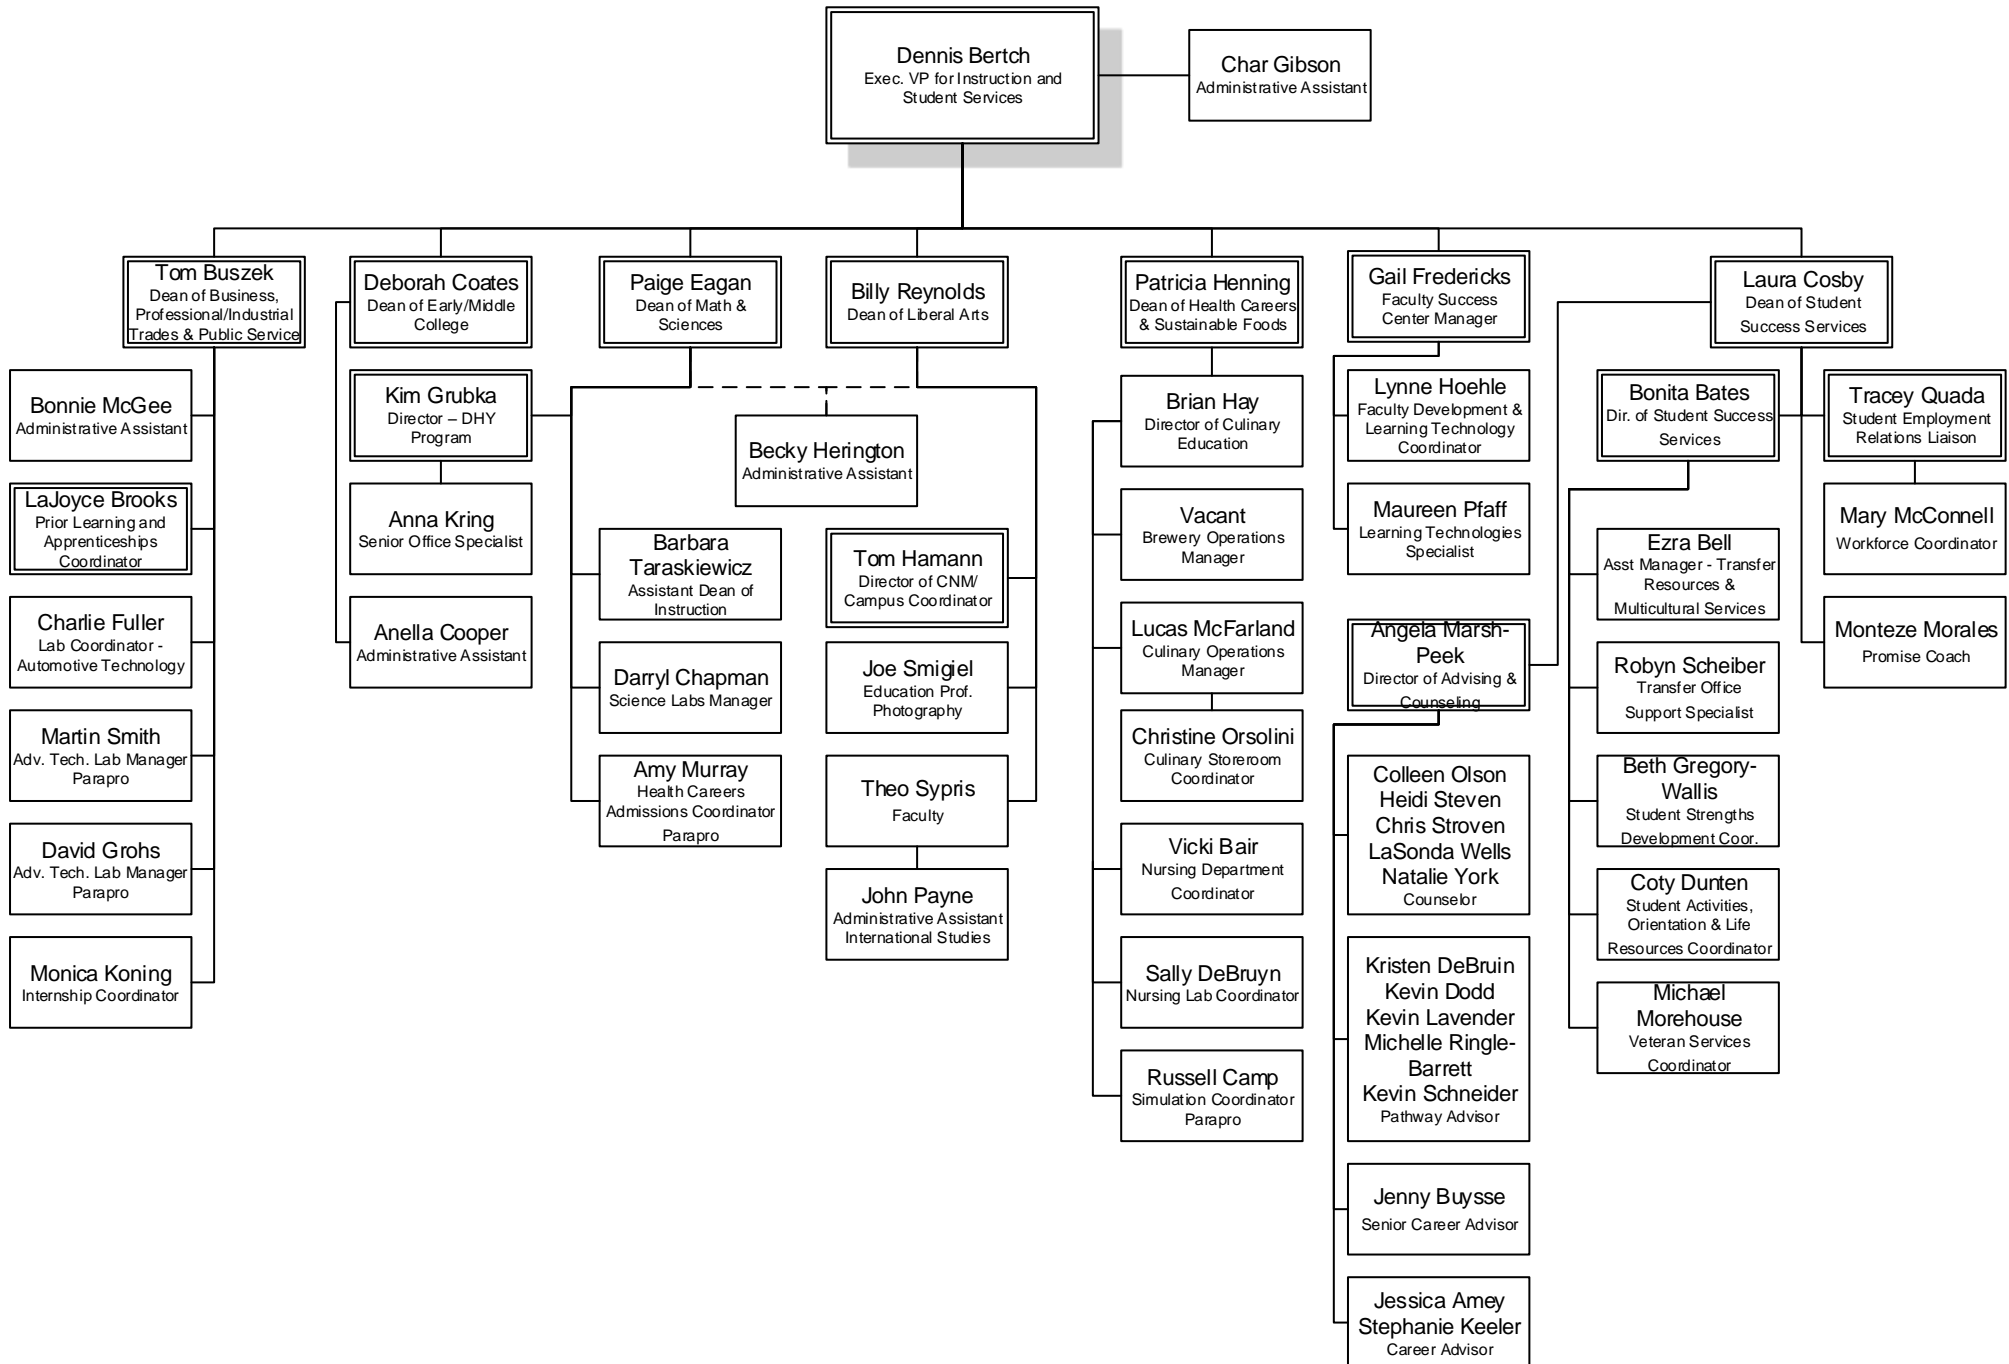

Instruction & Student Services