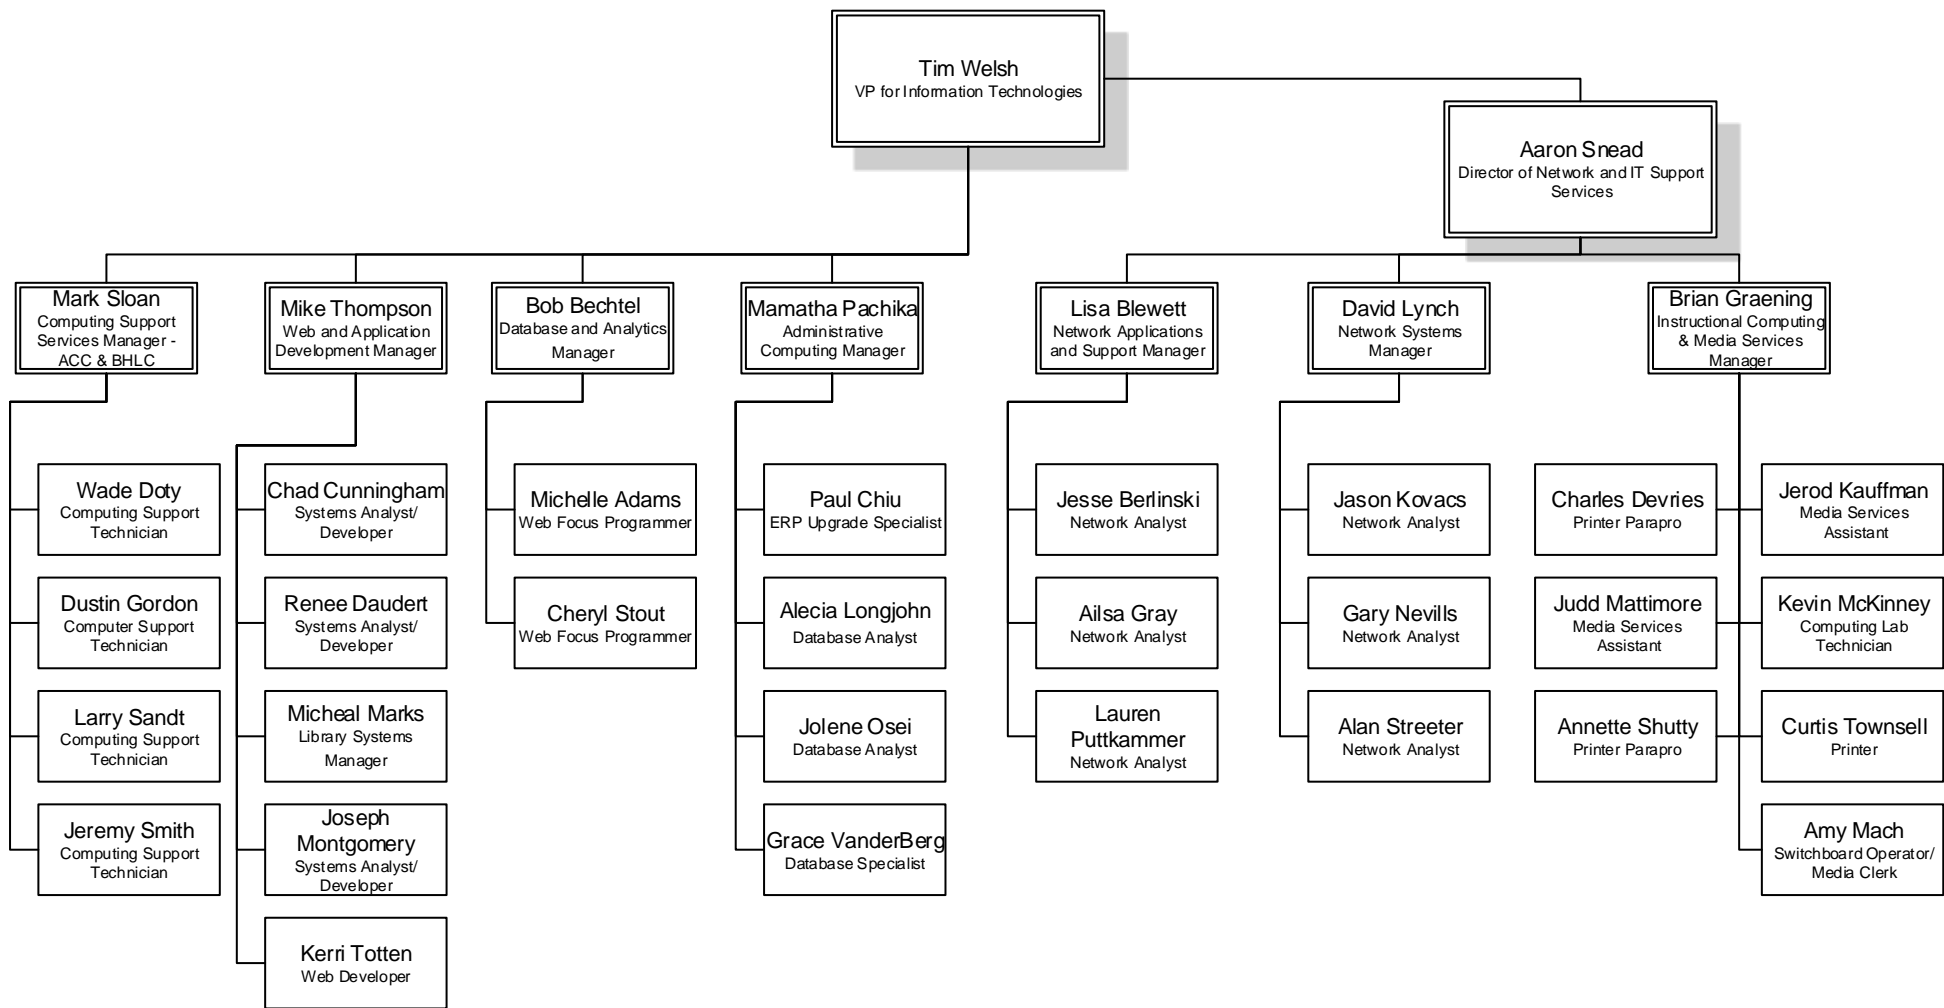

Information Technologies