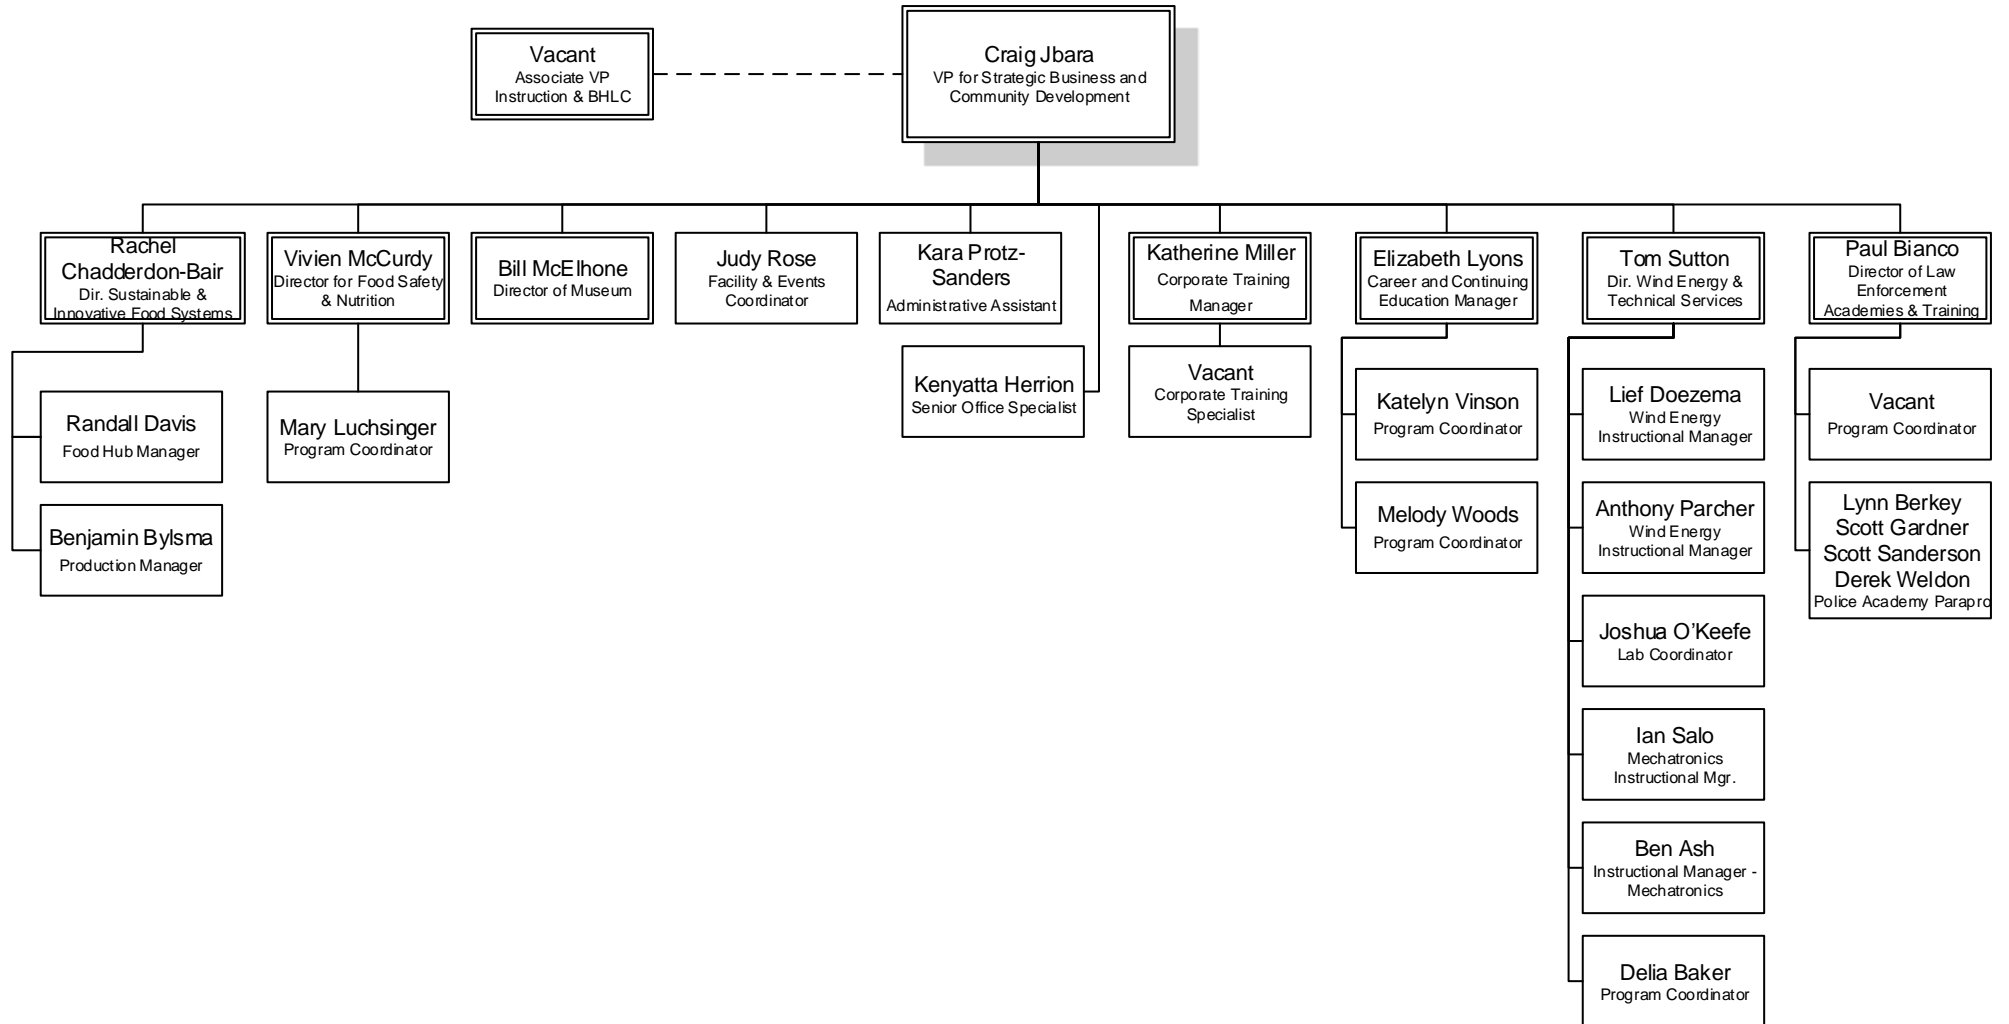

Strategic Business & Community Development