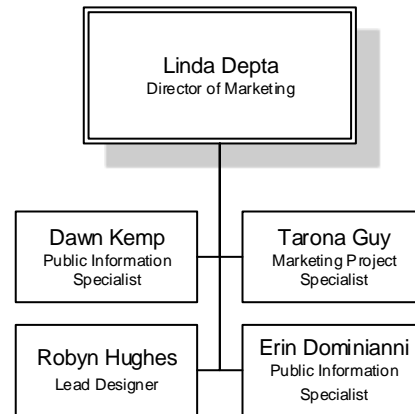

College Relations