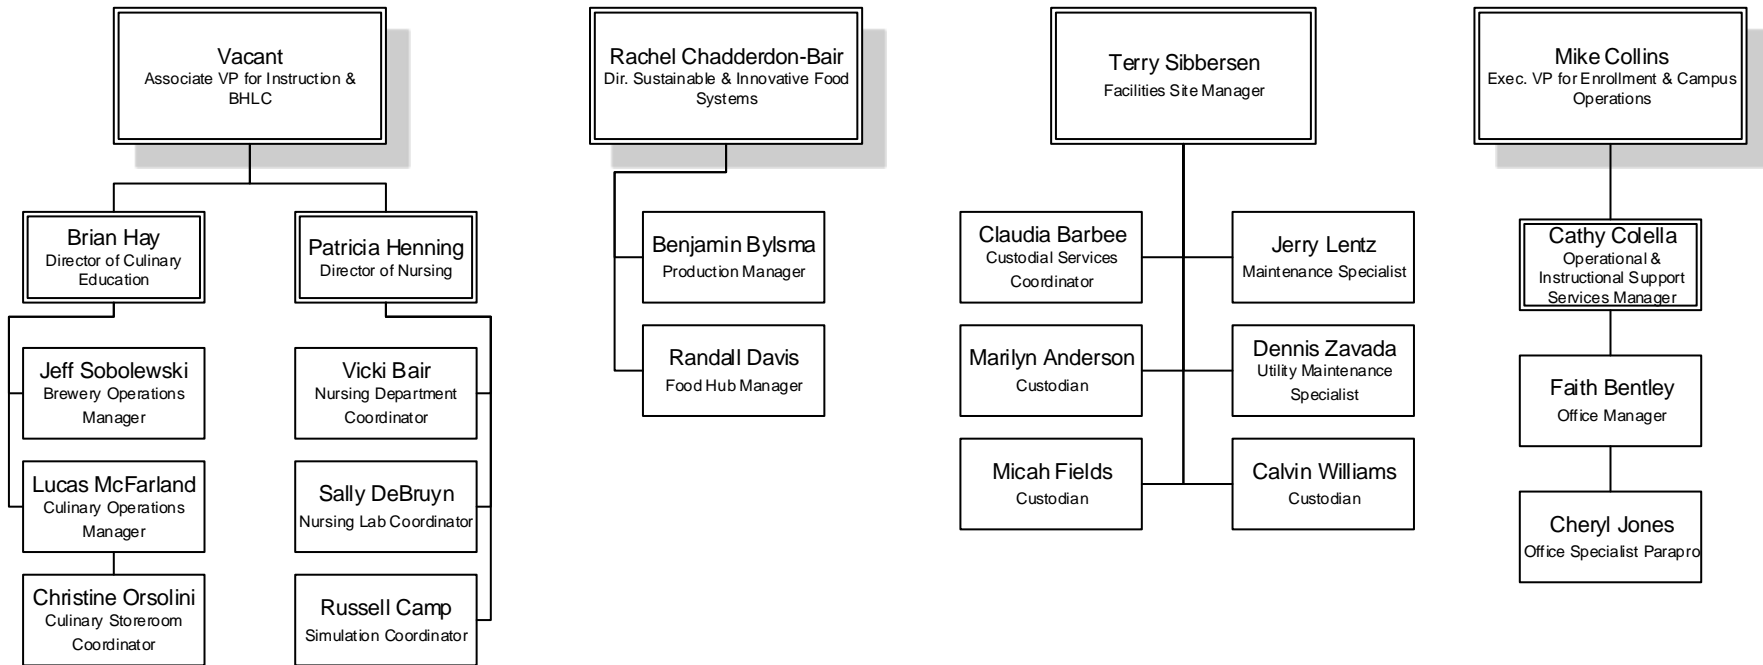

Bronson Healthy Living Campus