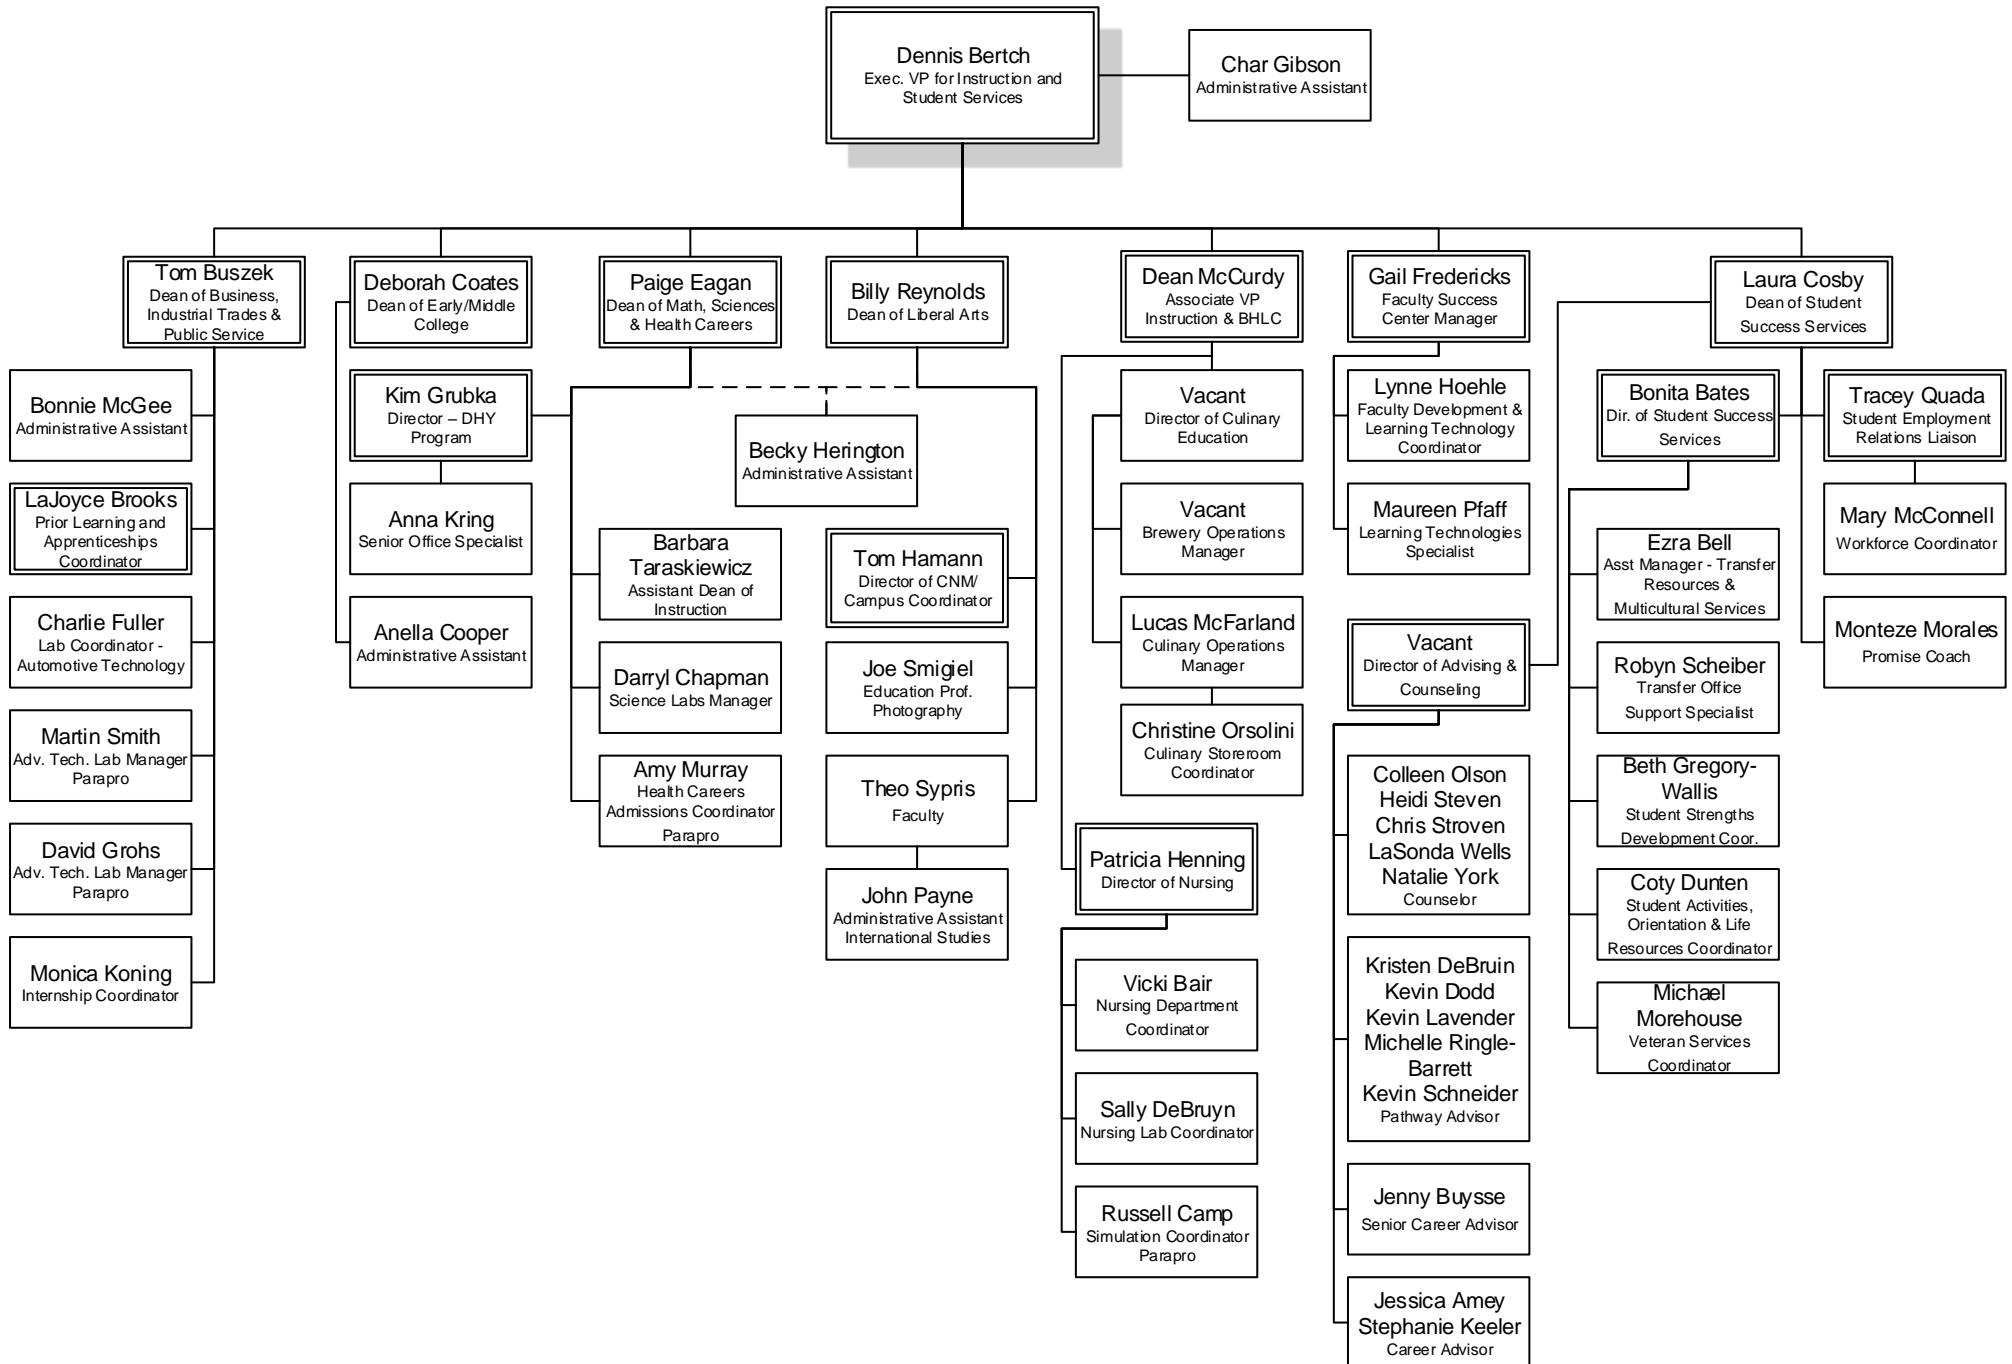

Instruction & Student Services