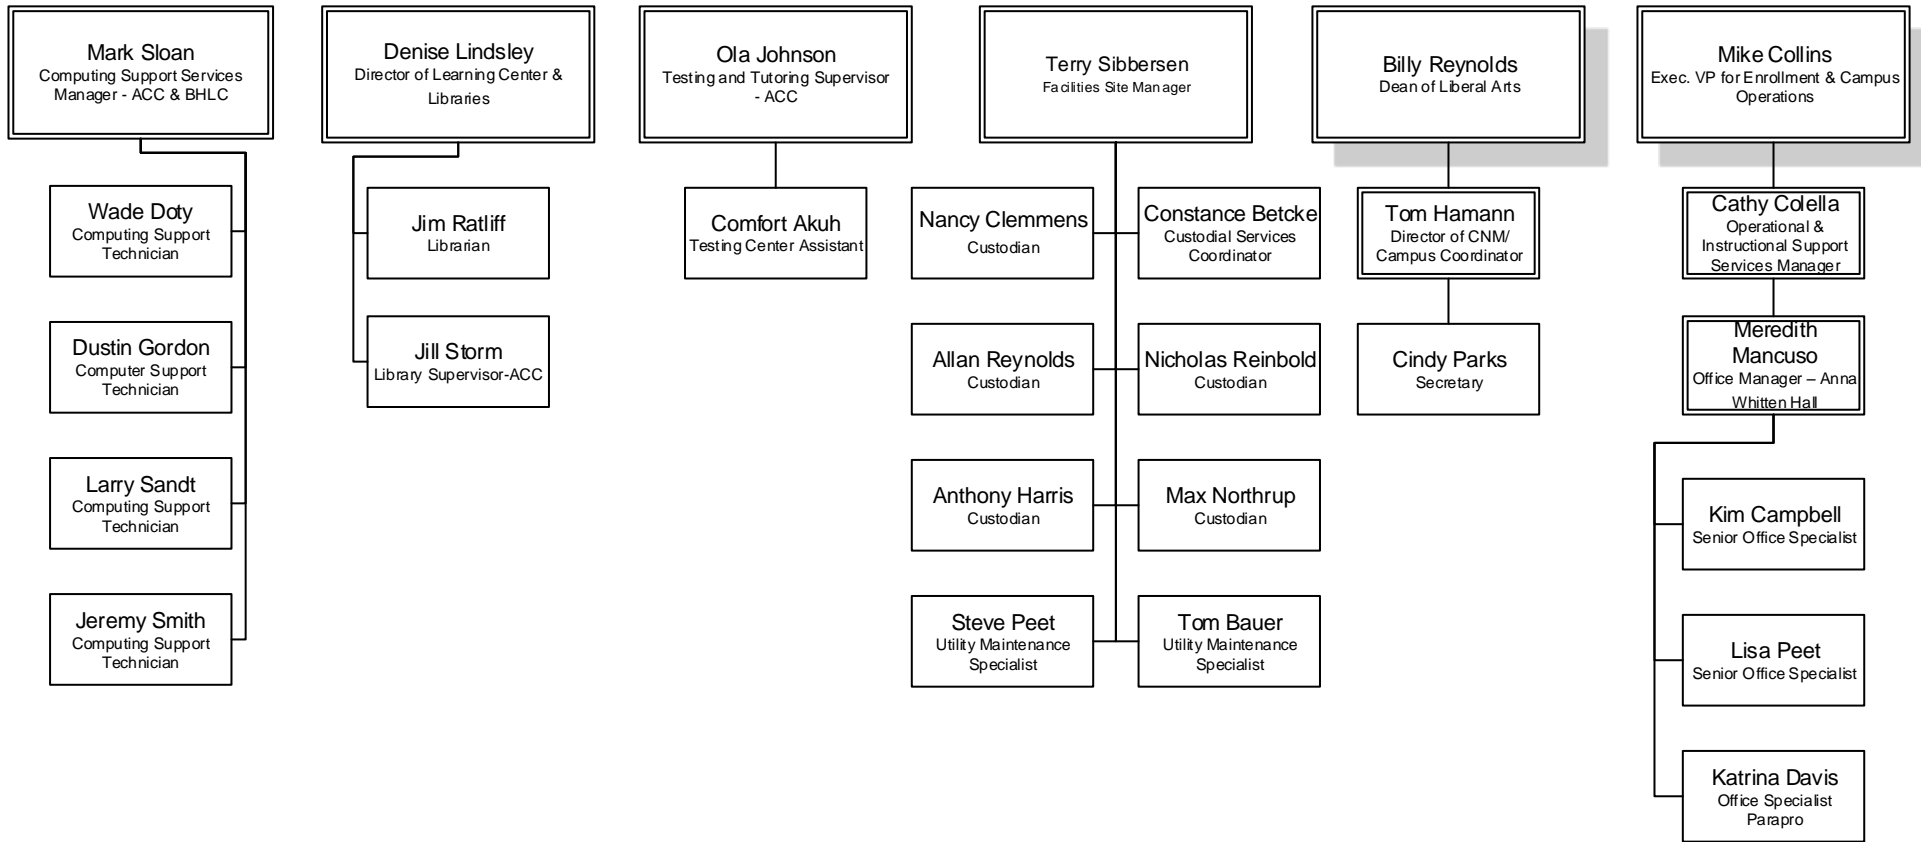

Arcadia Commons Campus