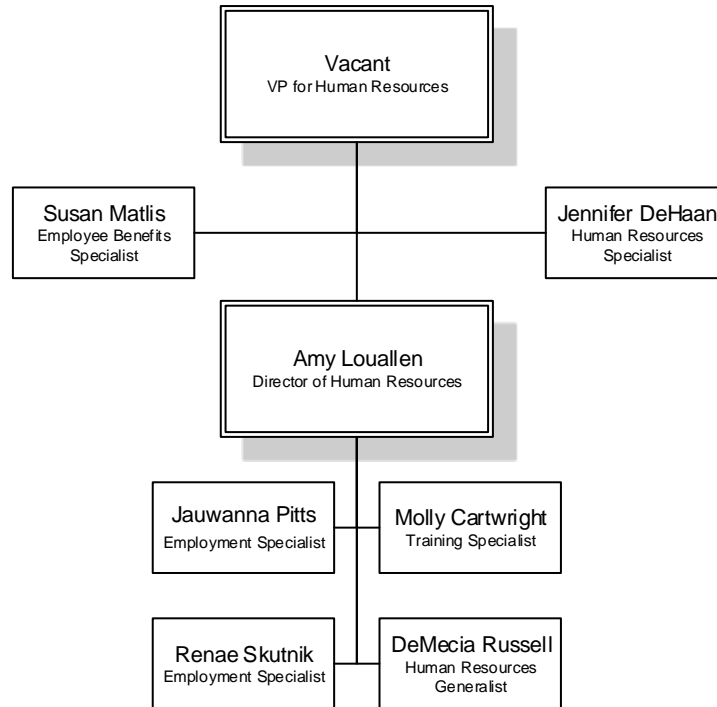

Human Resources