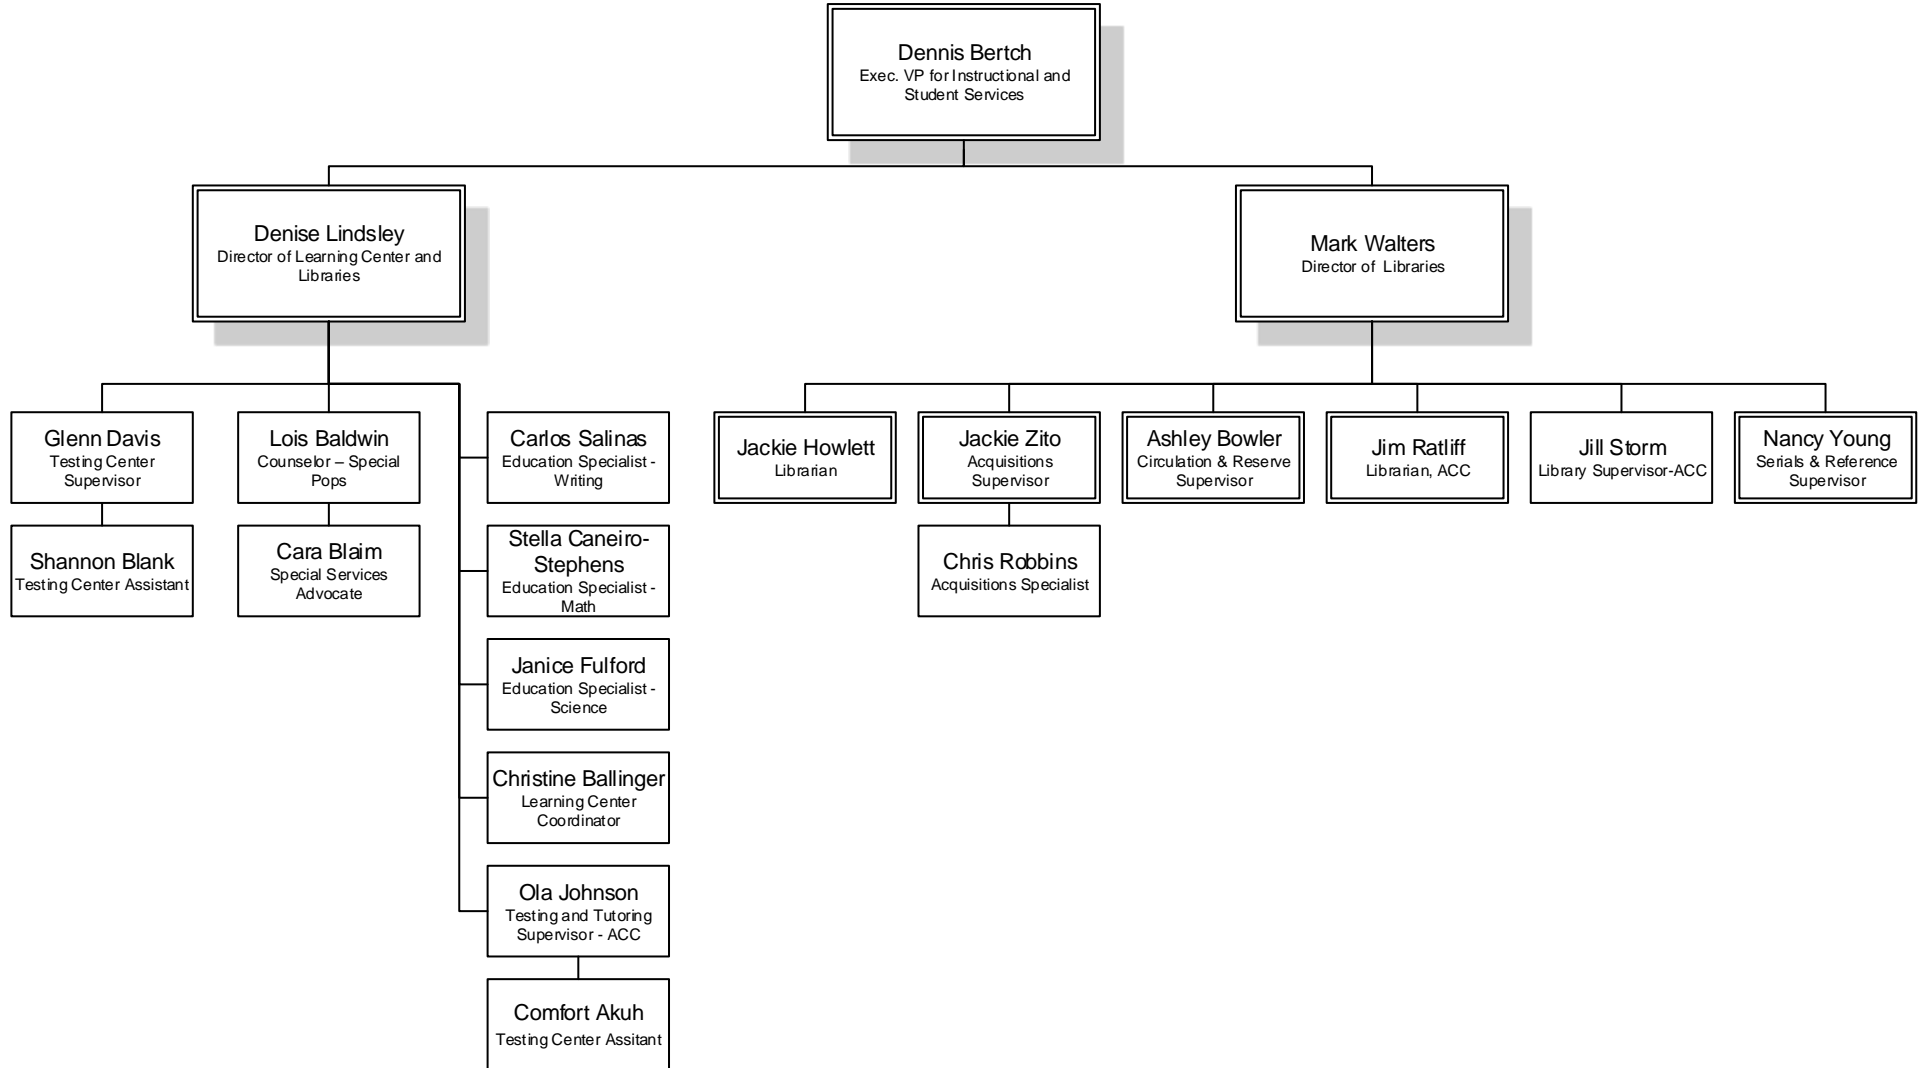

Learning Center and Libraries