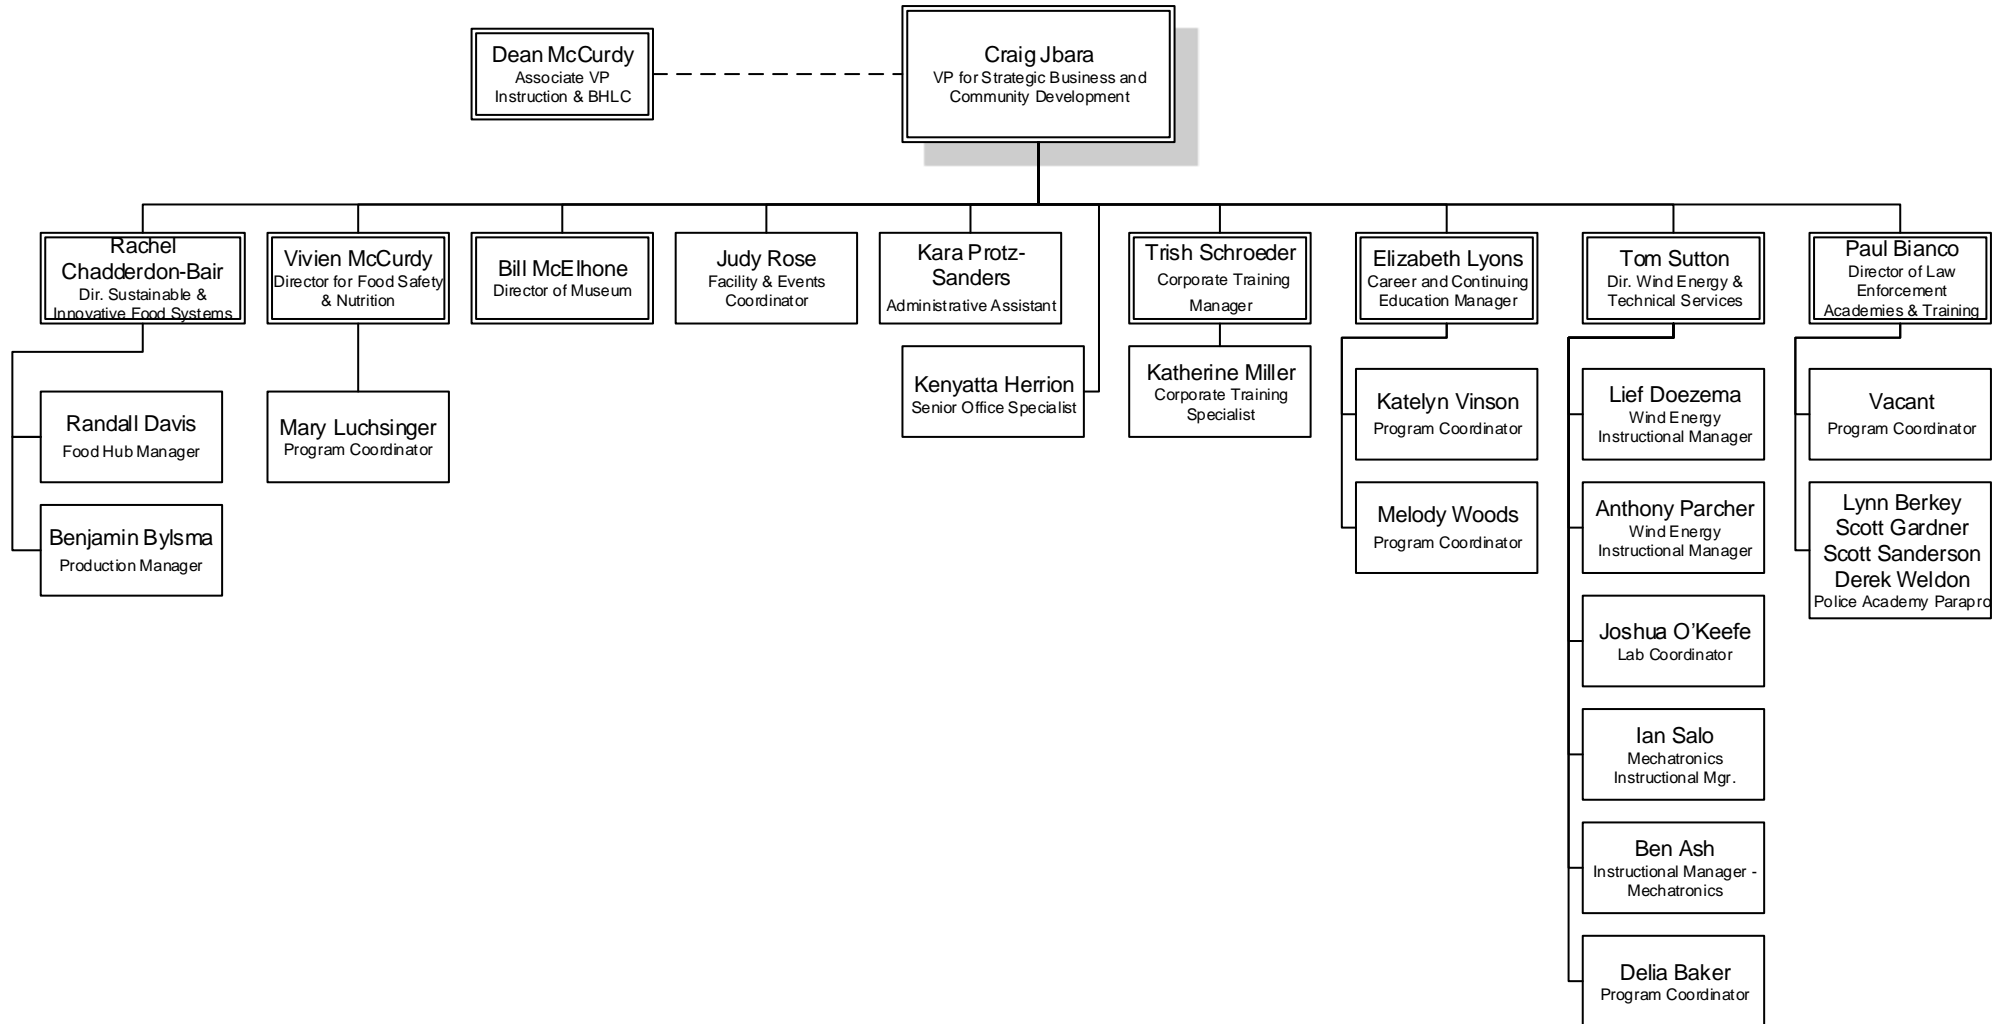

Strategic Business & Community Development