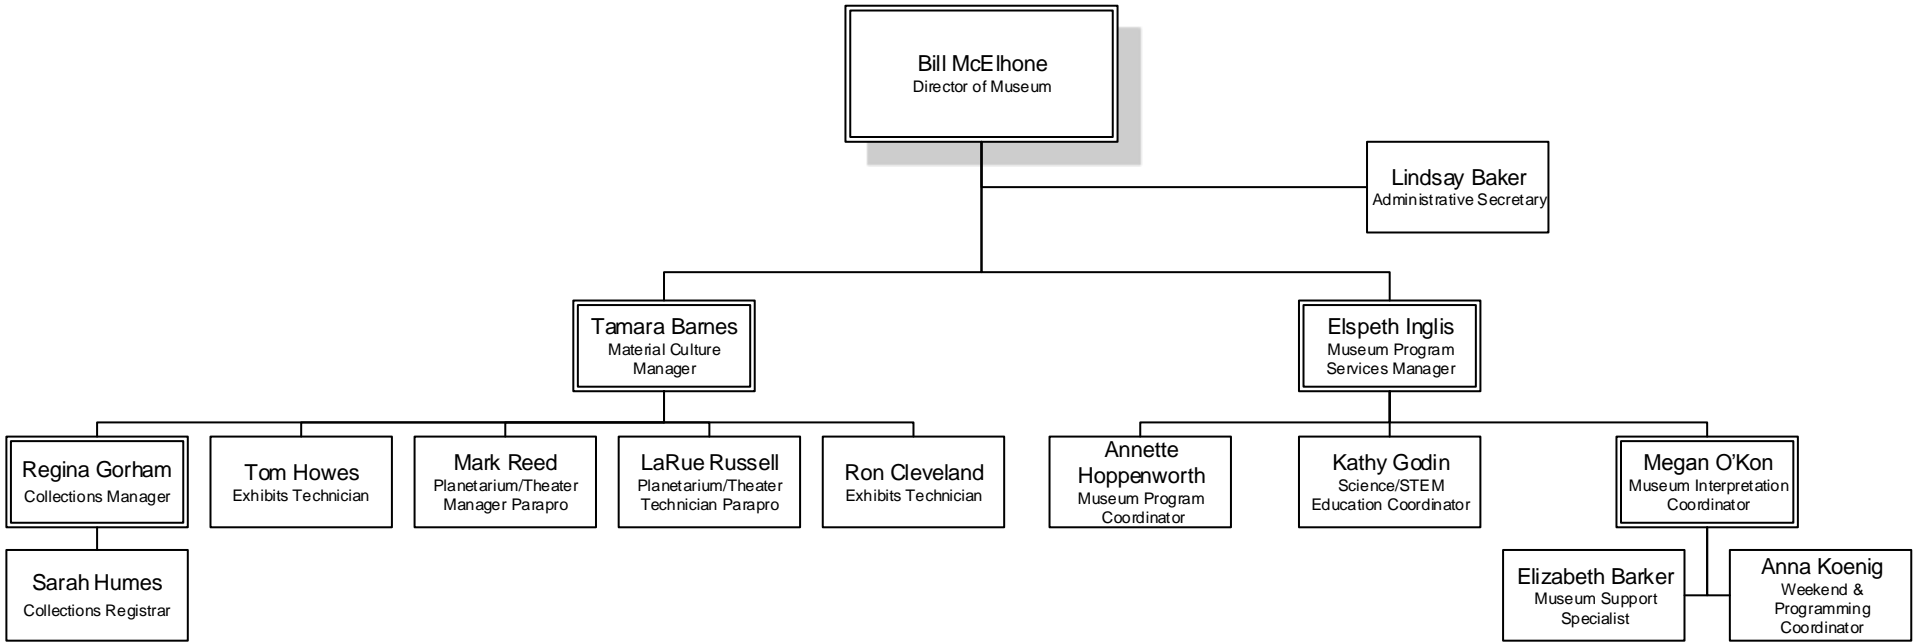

Kalamazoo Valley Museum