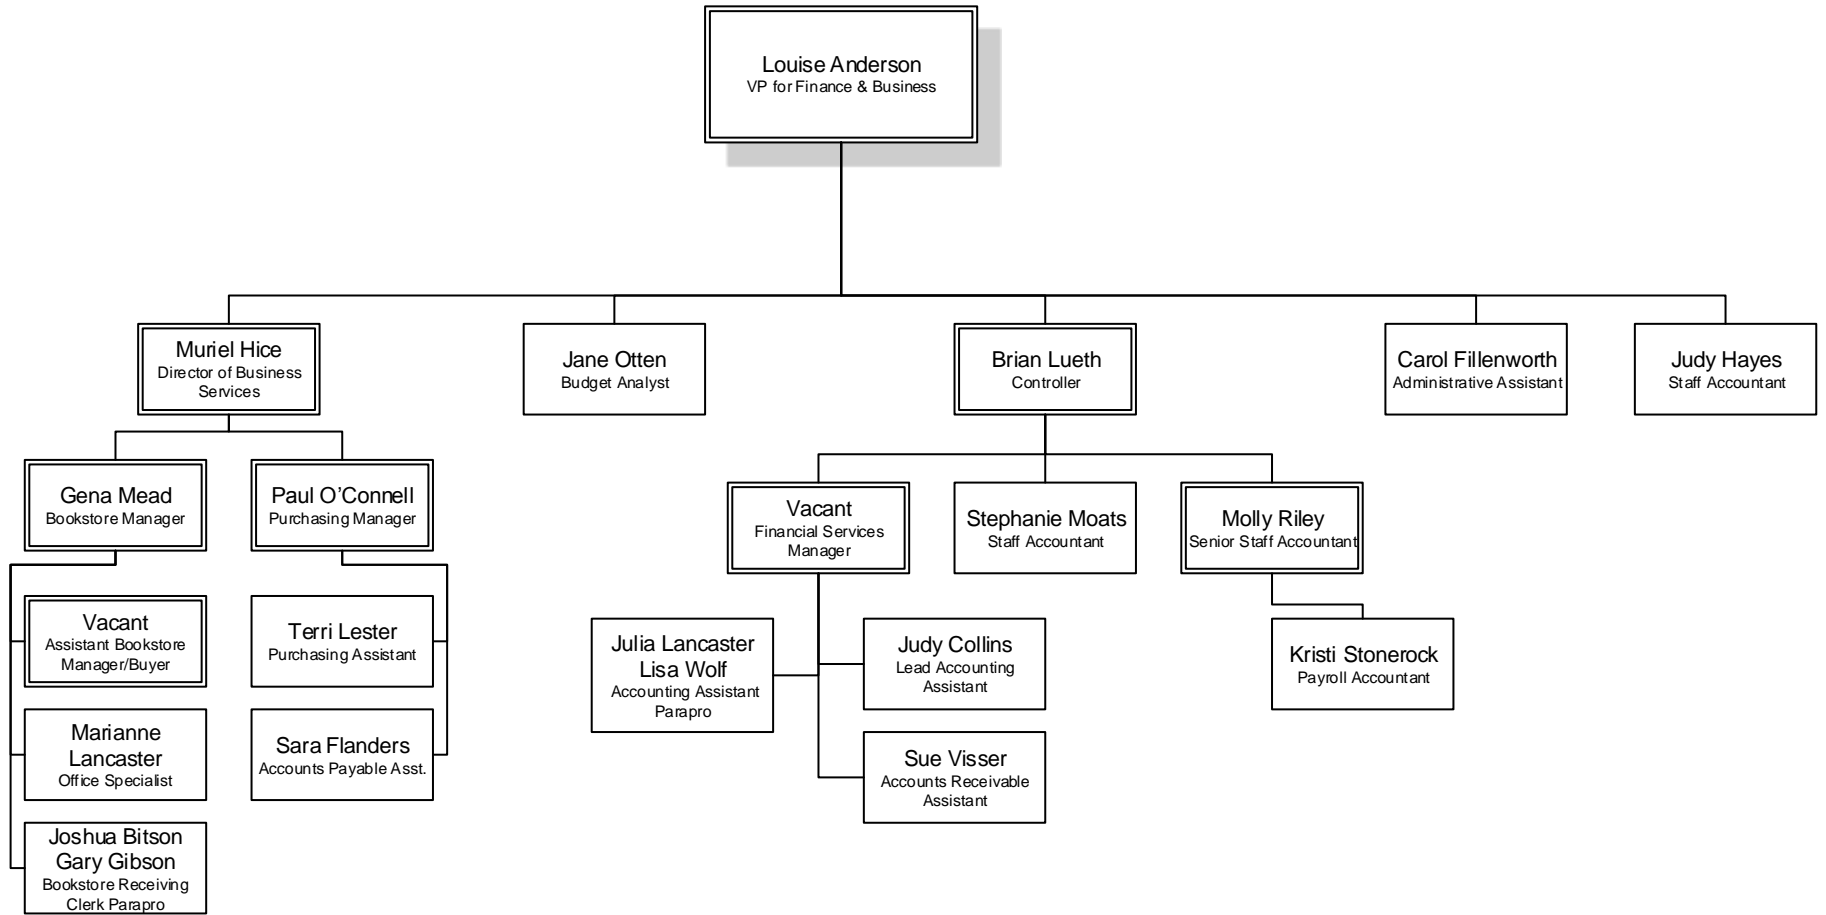

Finance & Business