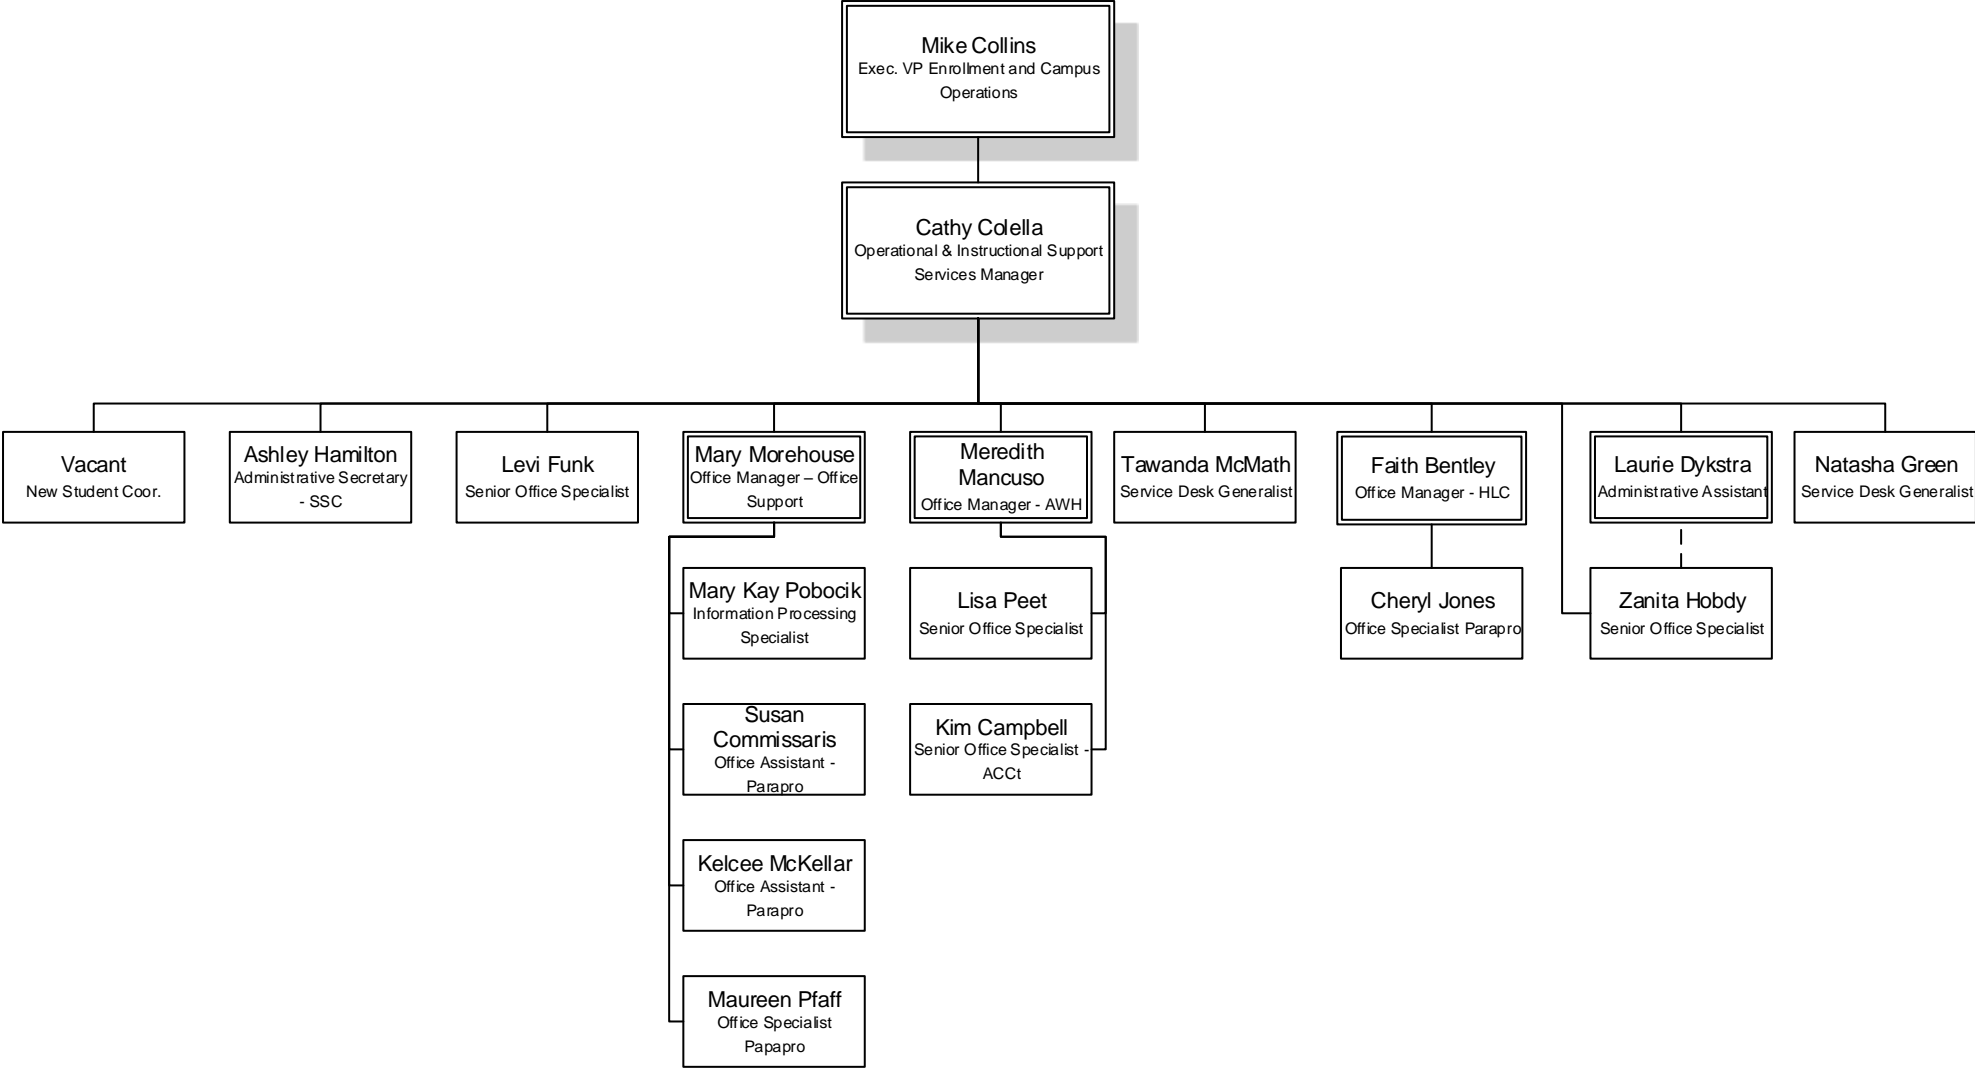

Ashley Bowler
Circulation & Reserve Supervisor

Jim Ratliff
Librarian, ACC

Jill Storm
Library Supervisor-ACC

Nancy Young
Serials & Reference Supervisor

Kalamazoo Valley Museum

Operational & Institutional Support Services