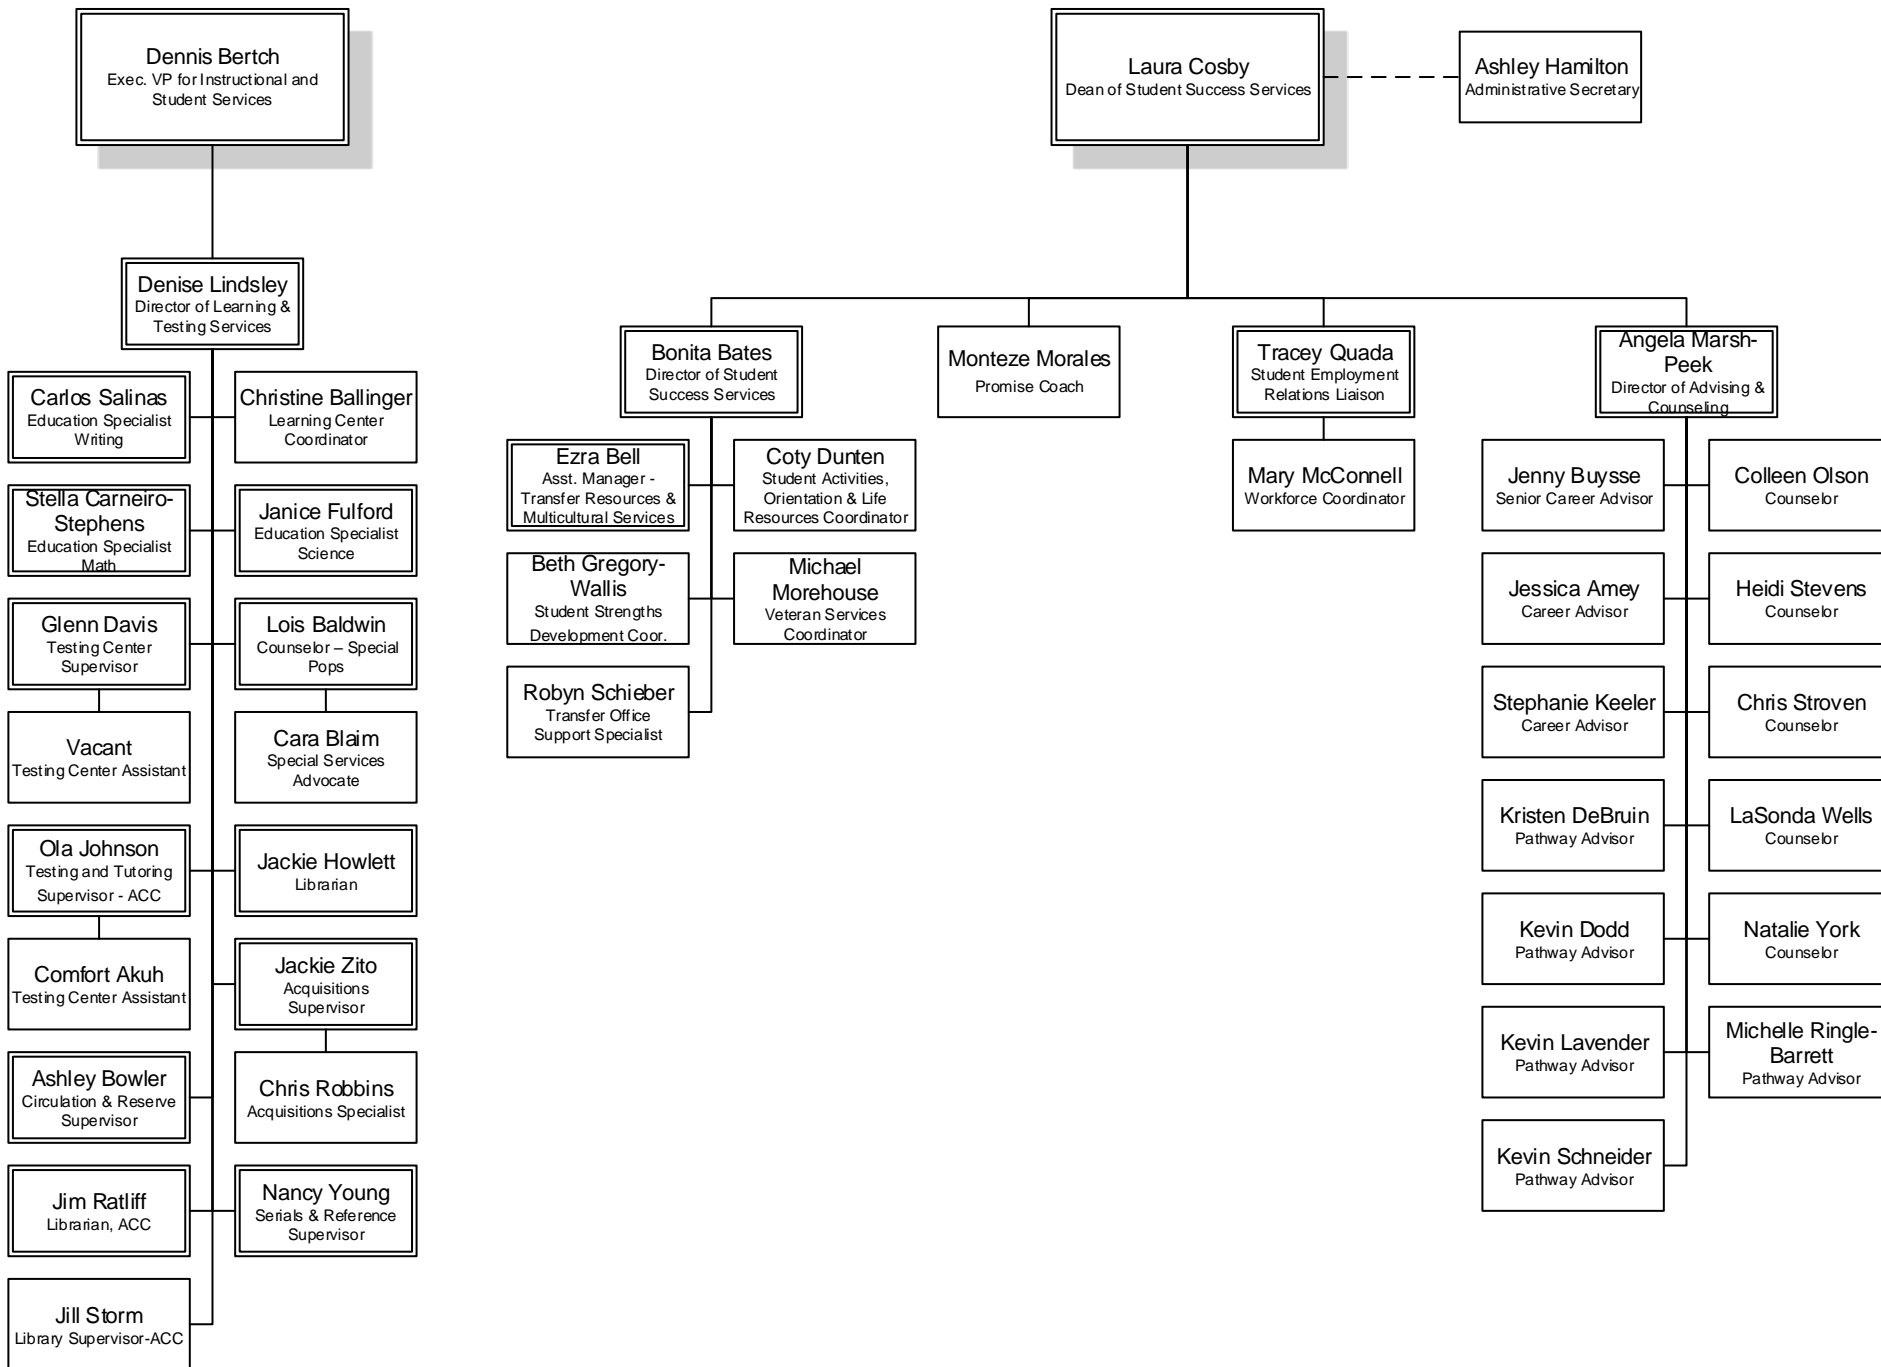

Student Success Center