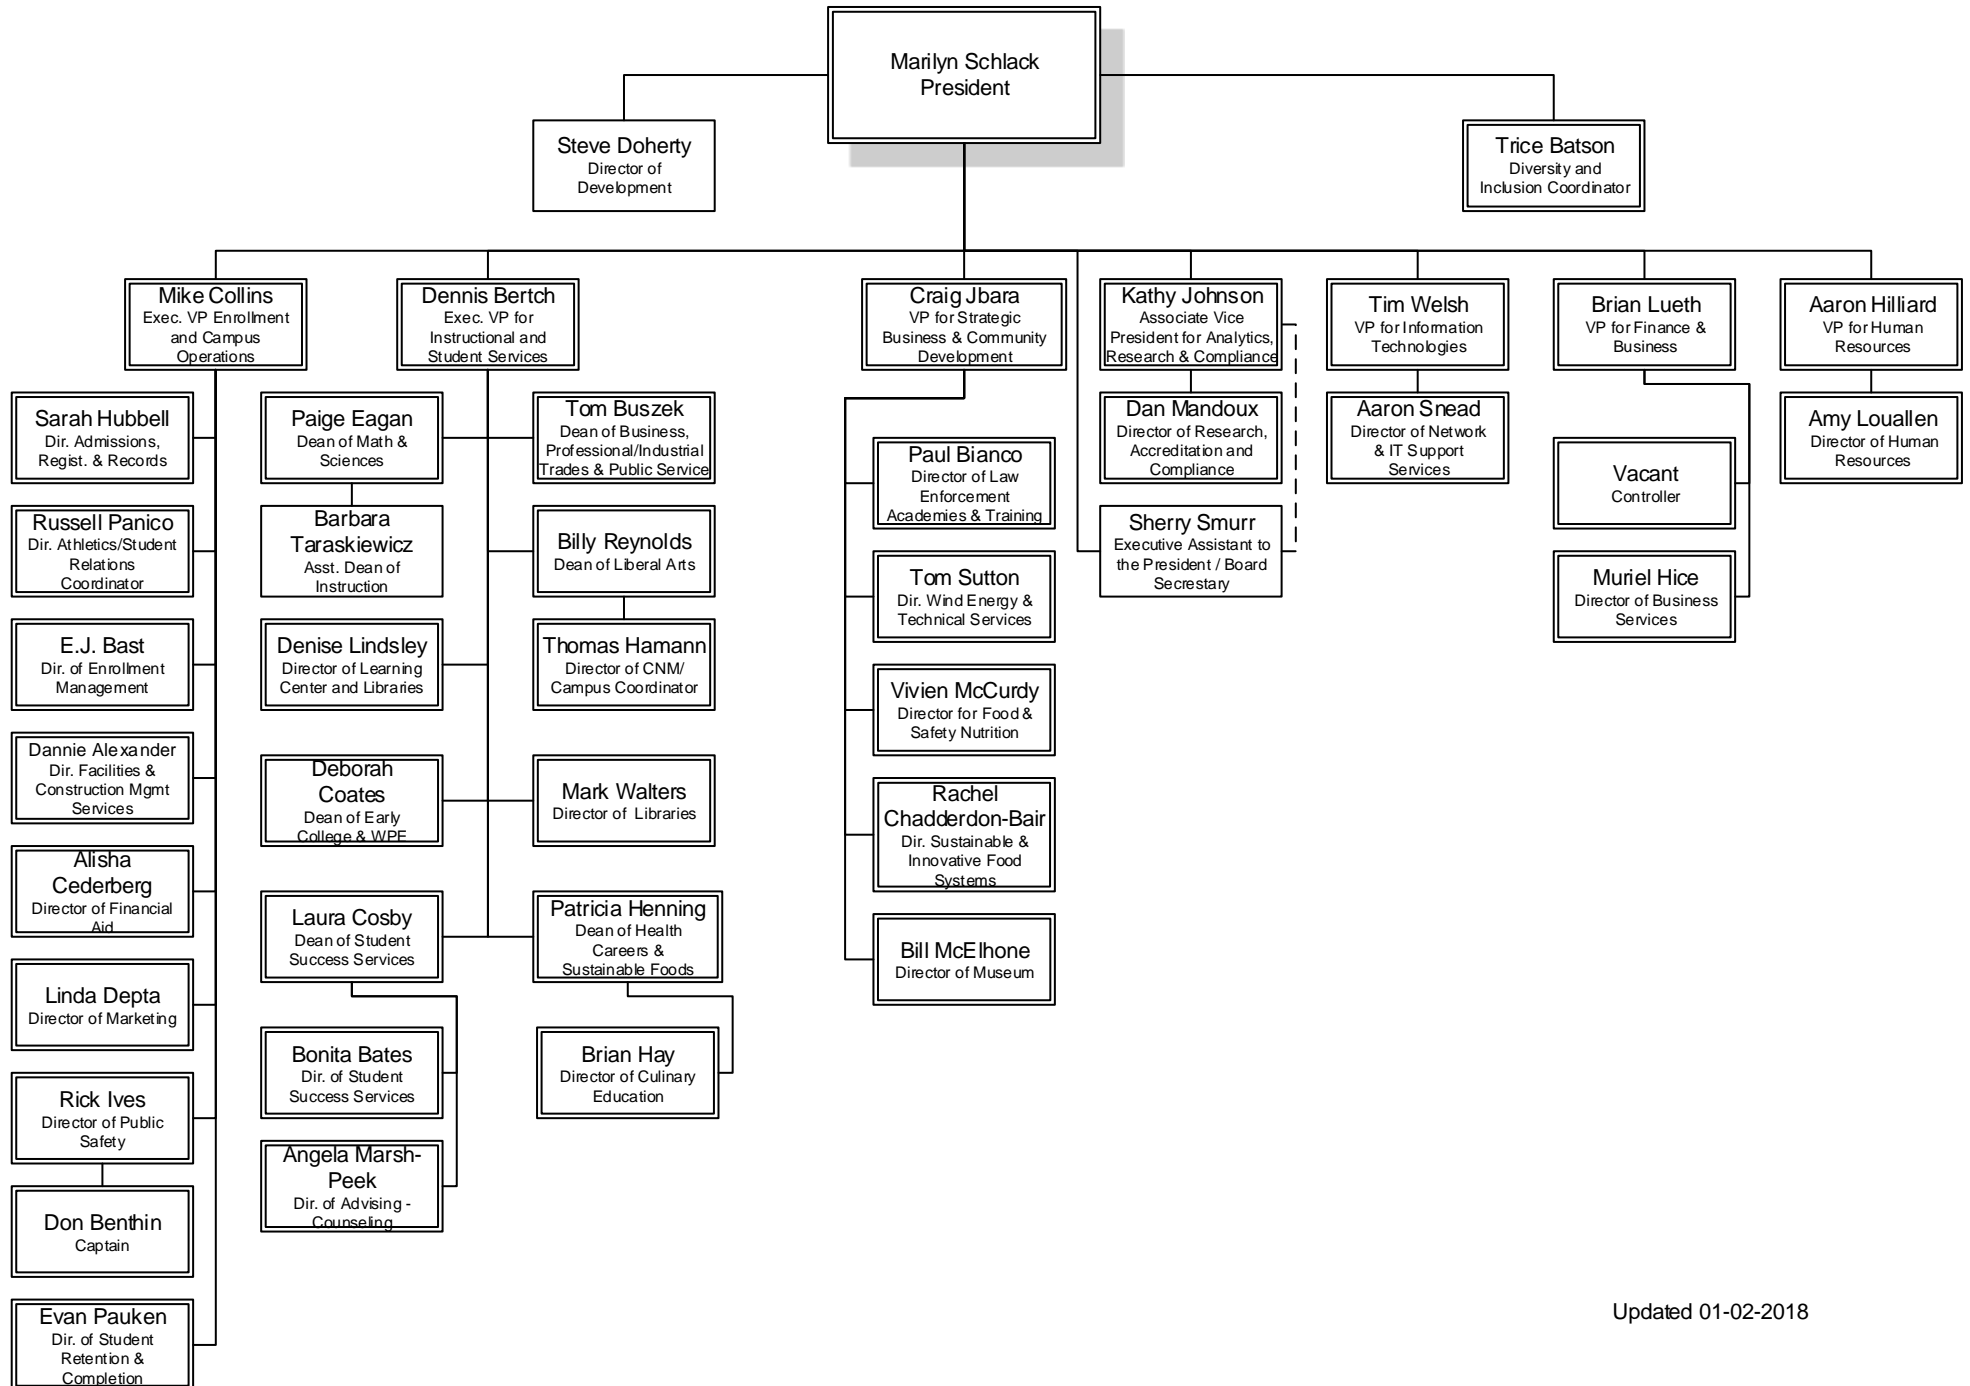

Kalamazoo Valley Community College Administration