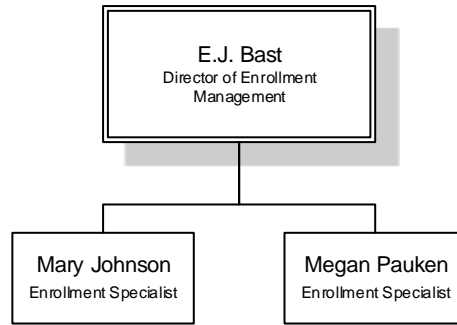

Enrollment Management