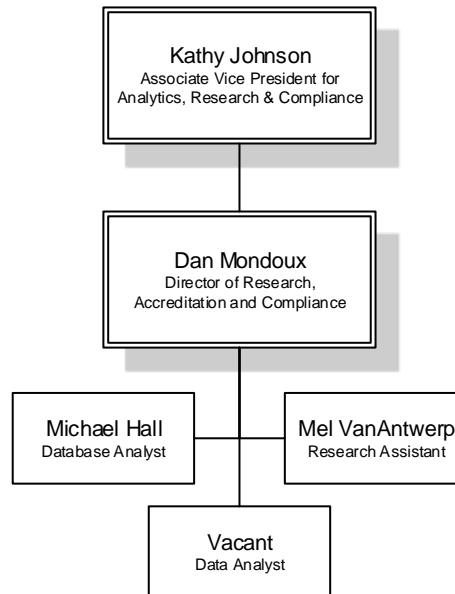

Institutional Research, Planning & Assessment