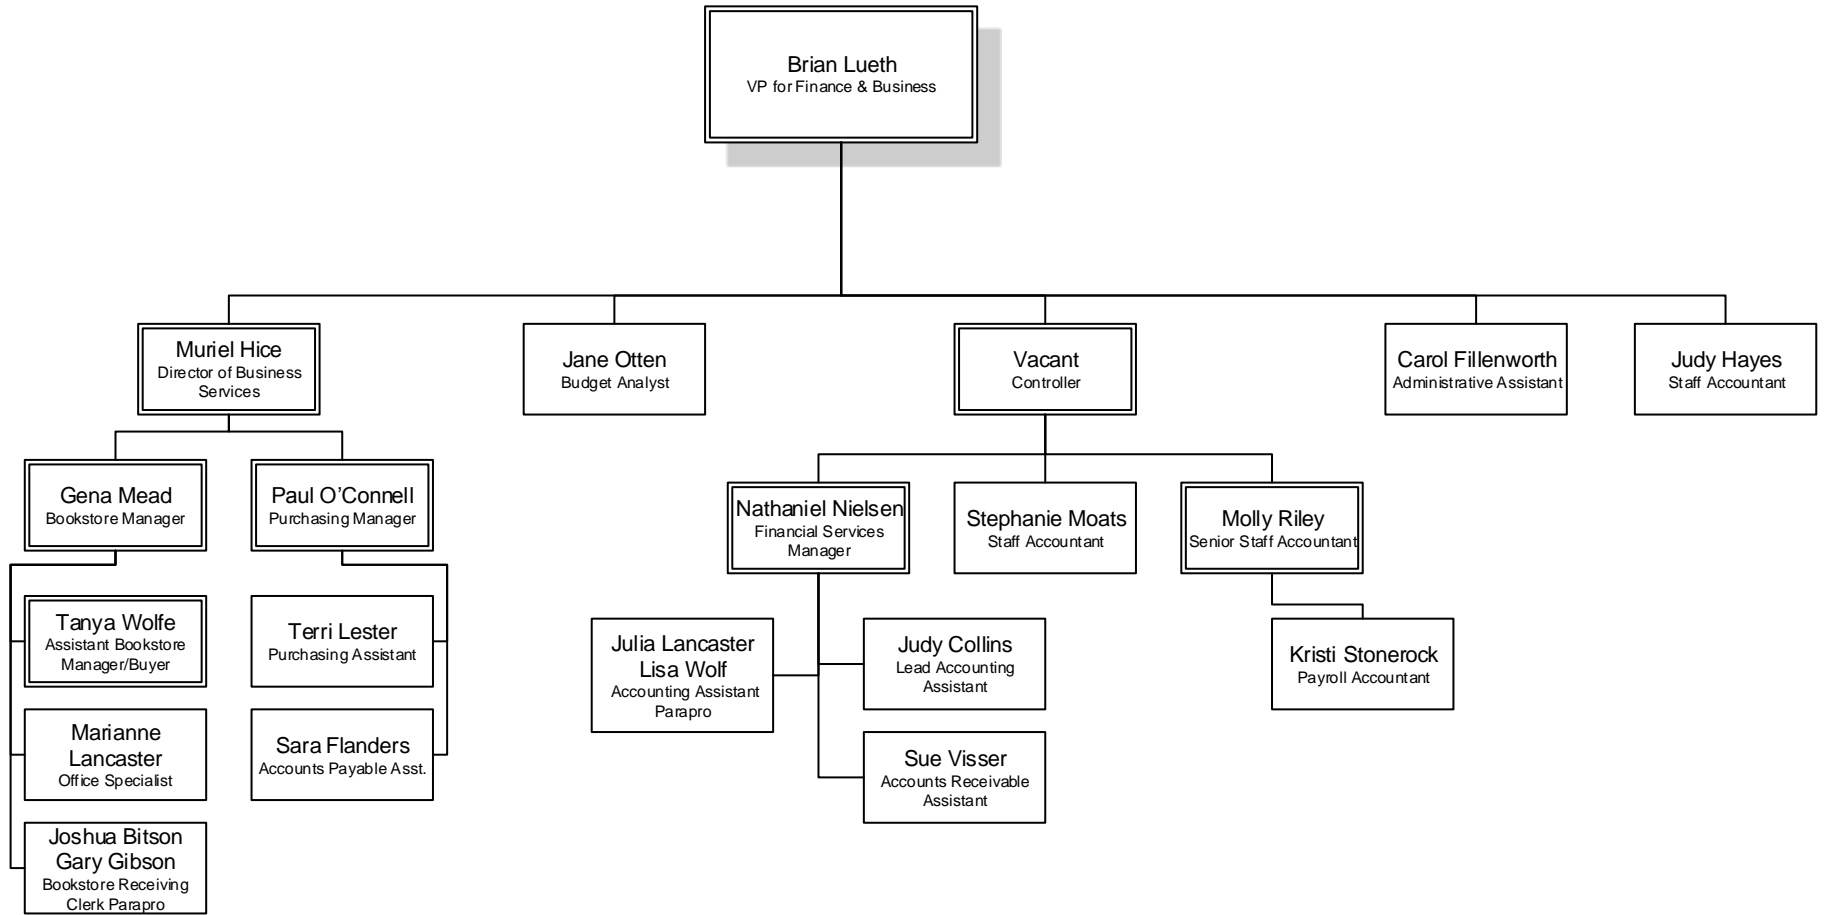

Finance & Business