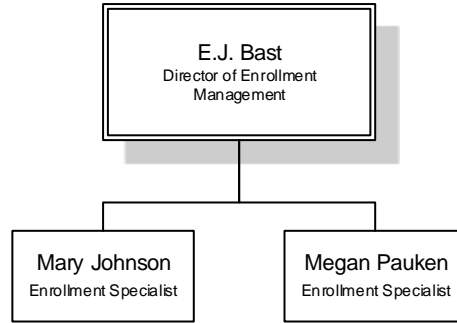

Enrollment Management