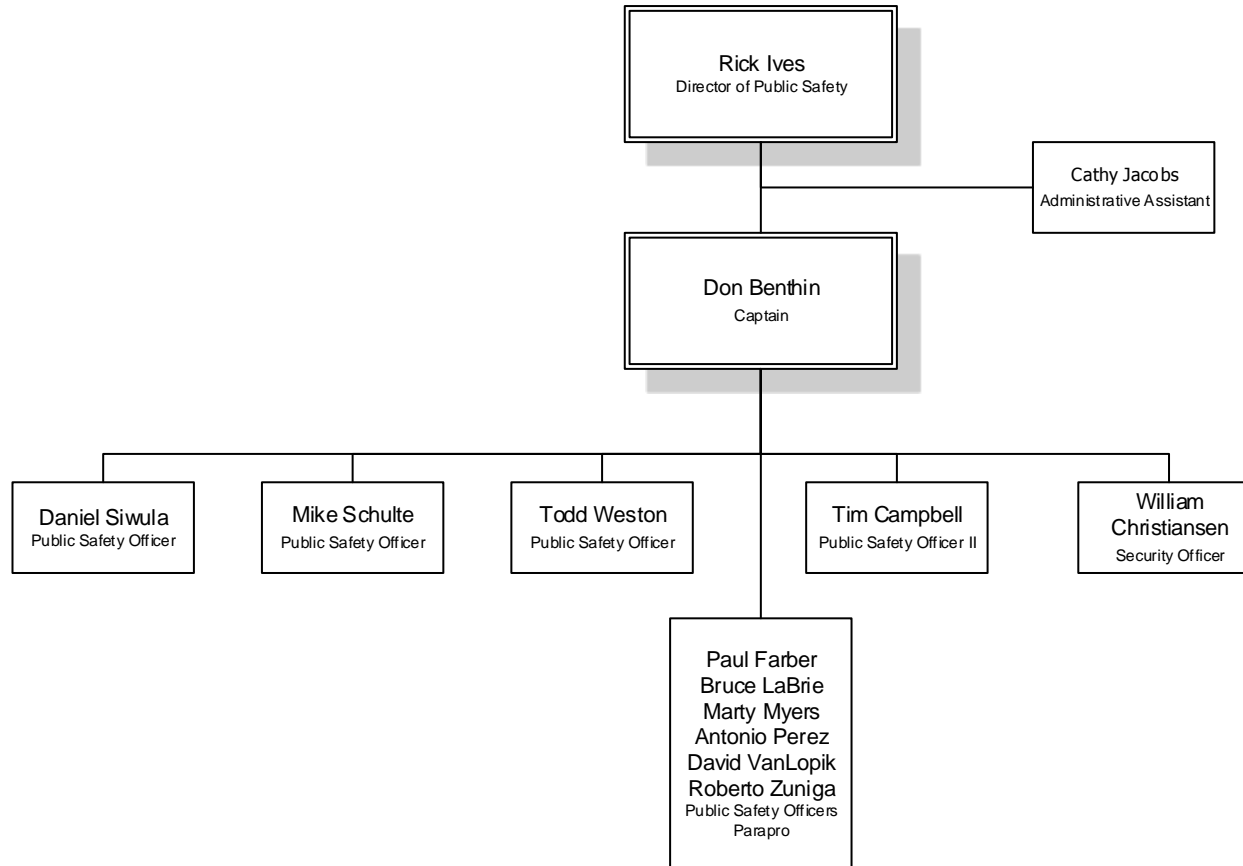

Public Safety