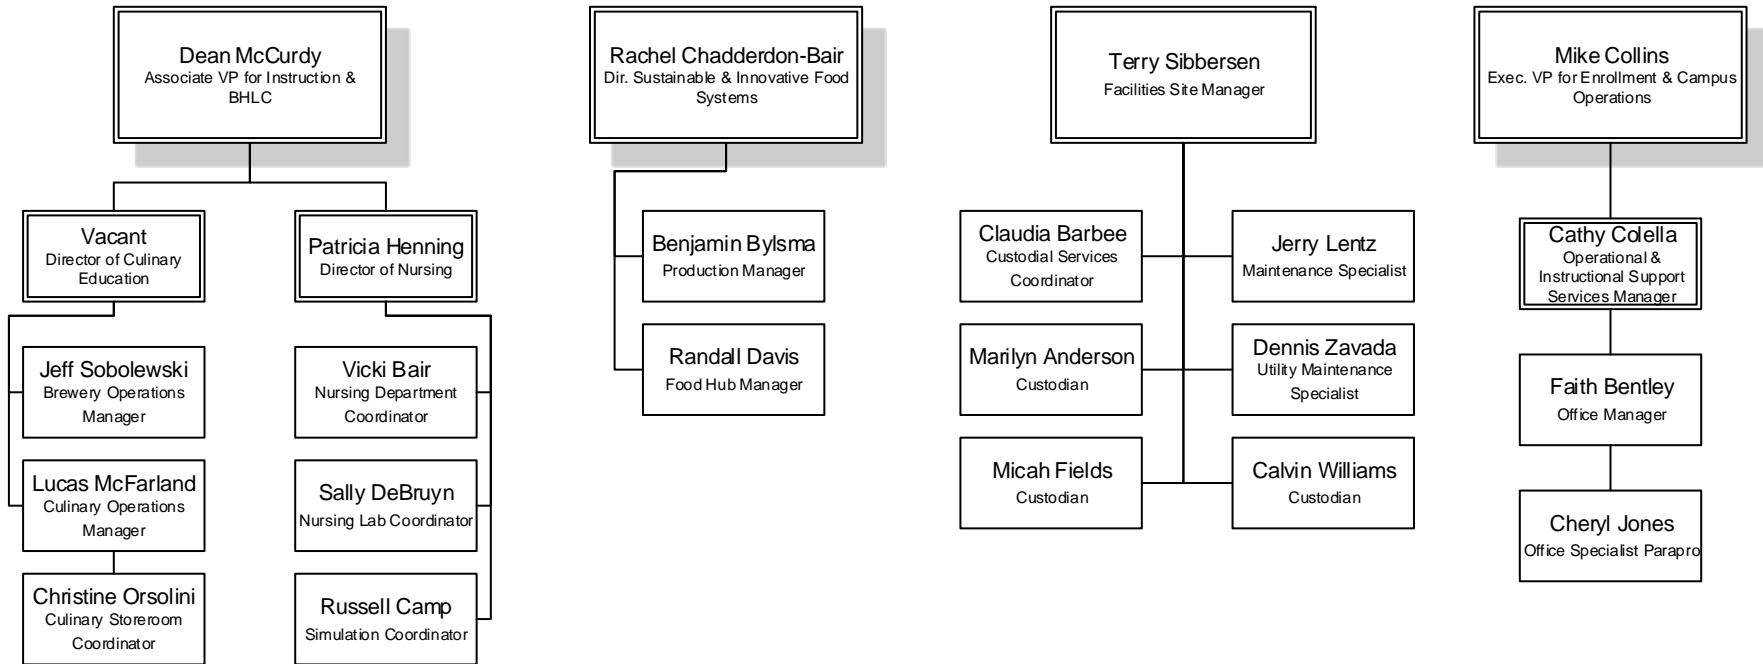

Bronson Healthy Living Campus