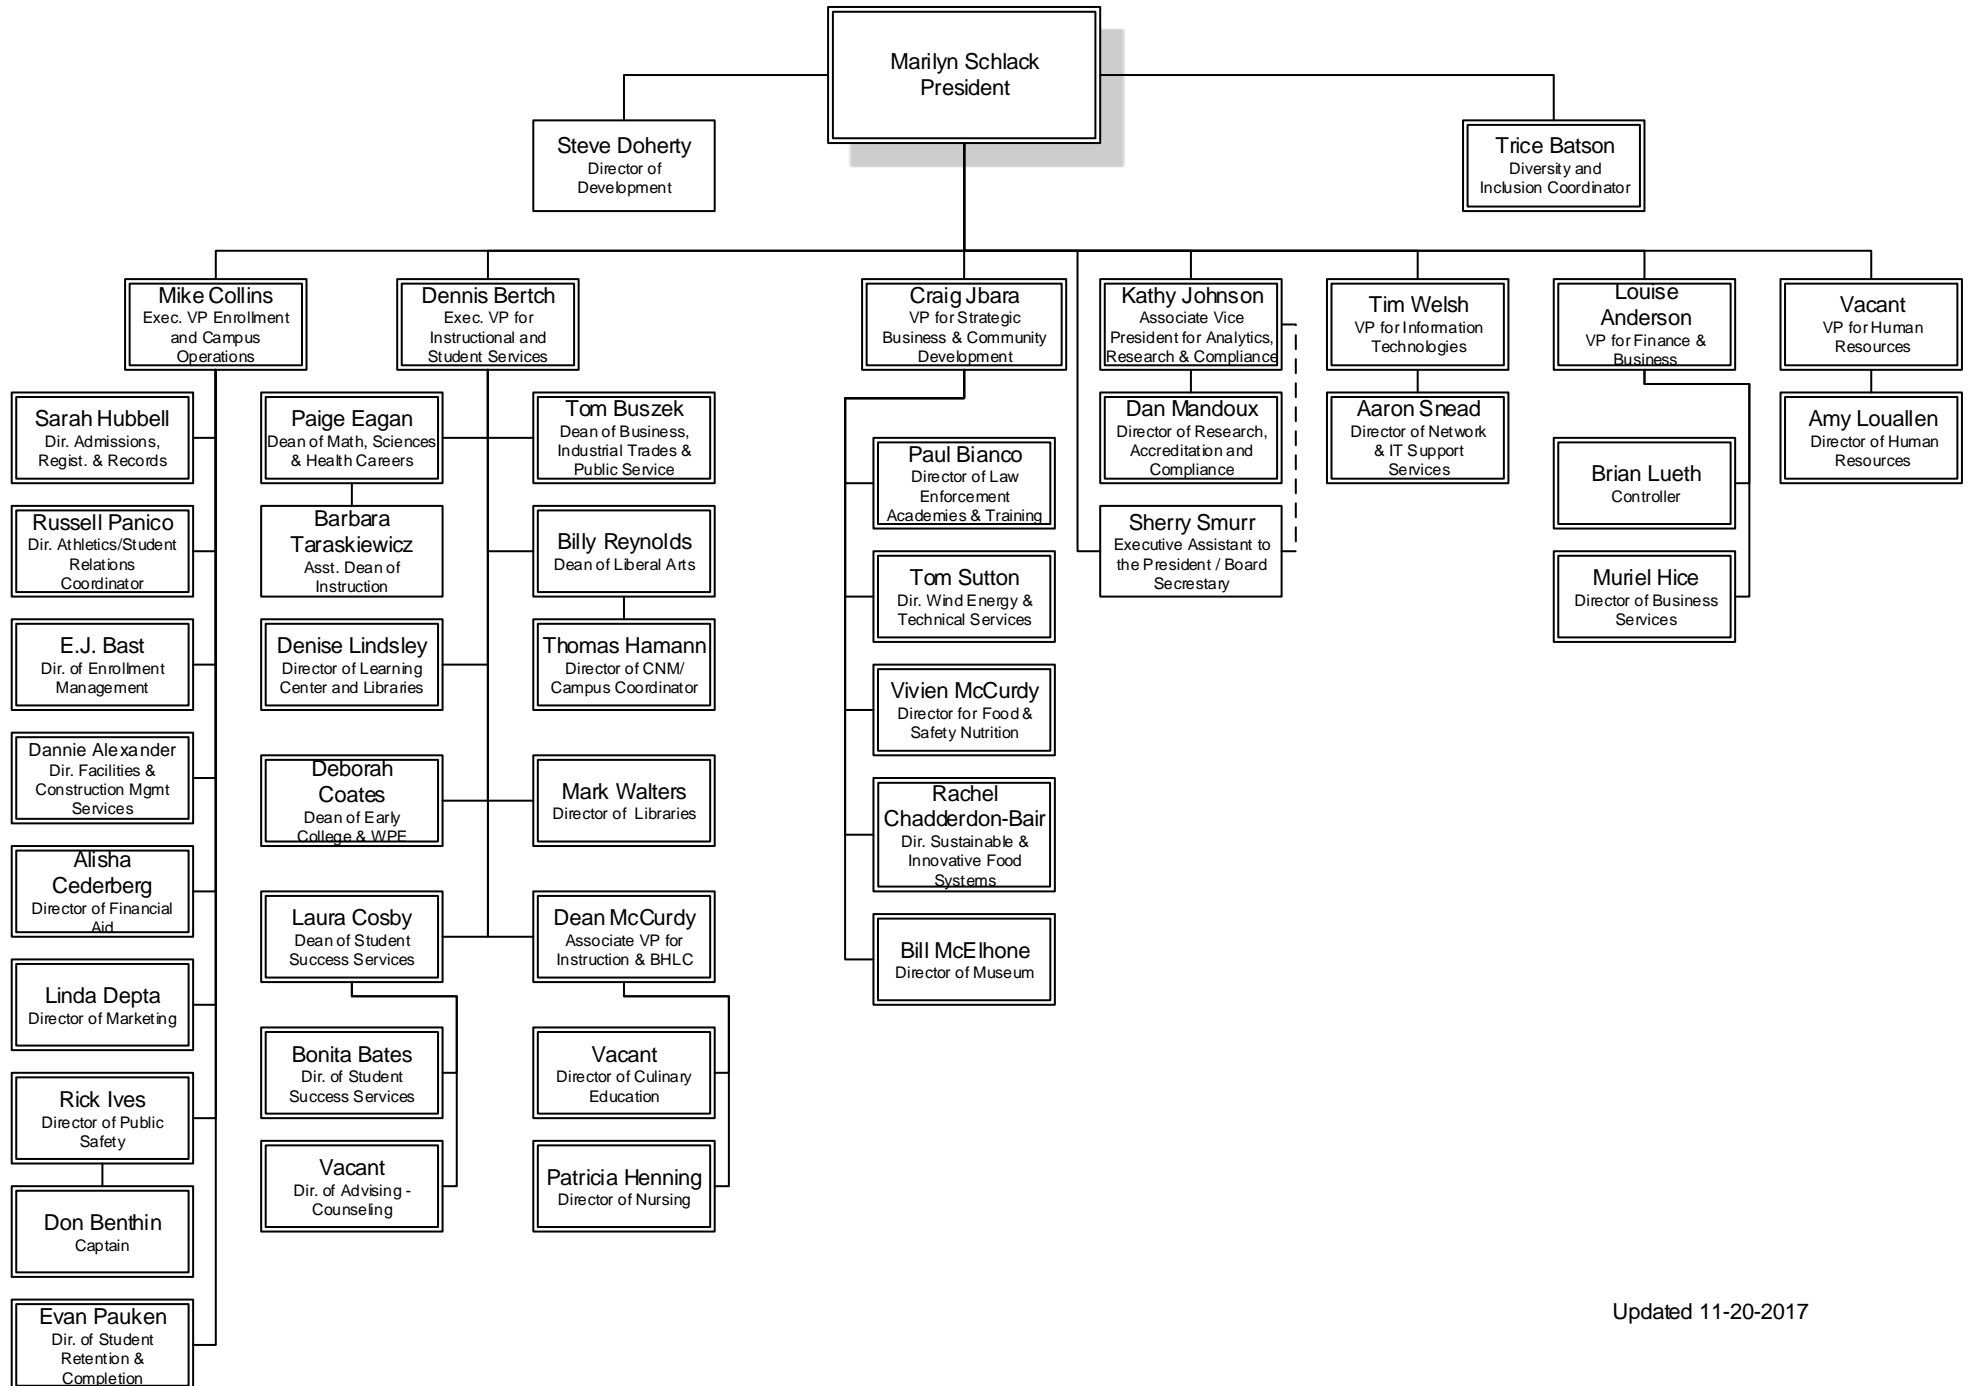

Kalamazoo Valley Community College Administration